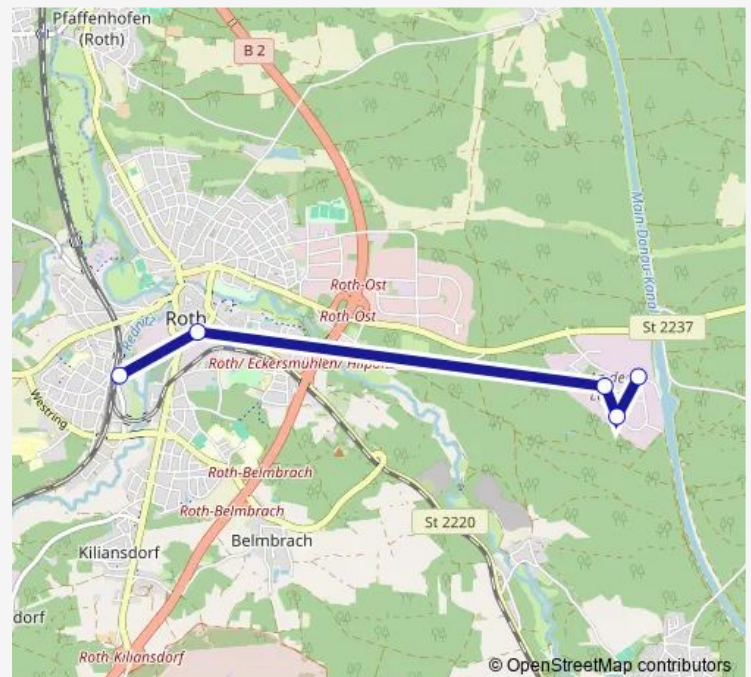

### Direction

Roth Firma Leoni — Roth

5 stops

[Open route schedule](#)

Roth Firma Leoni

Roth Regensburger Ring

Roth An der Lände

Roth Städtlerstr.

### Route schedule

Roth Firma Leoni — Roth

Monday 06:08-22:38

Tuesday 06:08-22:38

Wednesday 06:08-22:38

Thursday 06:08-22:38

Friday 06:08-22:38

Saturday —

### Route info

Direction: Roth Firma Leoni

Stops: 5

Trip Duration: 0 hour 18 min

**Direction**

Roth — Roth Regensburger Ring

5 stops

[Open route schedule](#)

## Route schedule

Roth — Roth Regensburger Ring

Monday	08:33-21:33
Tuesday	08:33-21:33
Wednesday	08:33-21:33
Thursday	08:33-21:33
Friday	08:33-21:33
Saturday	—
Sunday	—