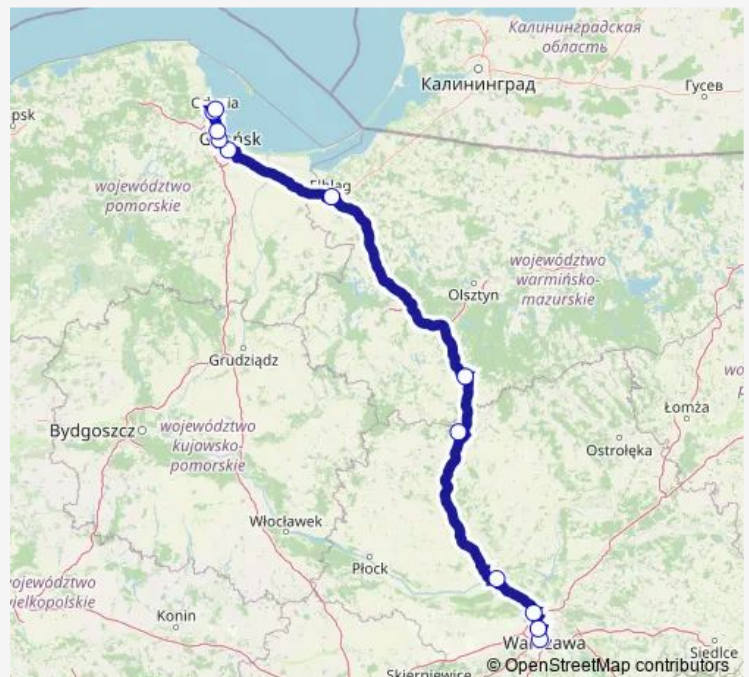

Friday 10:00-11:00

Saturday 08:05-09:05

Sunday 10:00-11:00

Route info

Direction: Warsaw, Chopin Airport

Stops: 12

Trip Duration: 7 hour 5 min

FlixBus 1200 — Łeba/Gdynia/Karwia - Warsaw

Direction

Gdynia, Public Ferry Terminal — Warsaw, Bus Station West

10 stops

[Open route schedule](#)

Gdynia, Public Ferry Terminal

Gdynia, Bus station

Sopot, PKP Niepodleglosci 01 and 02

Gdansk, Hala Olivia 1840 and 1841