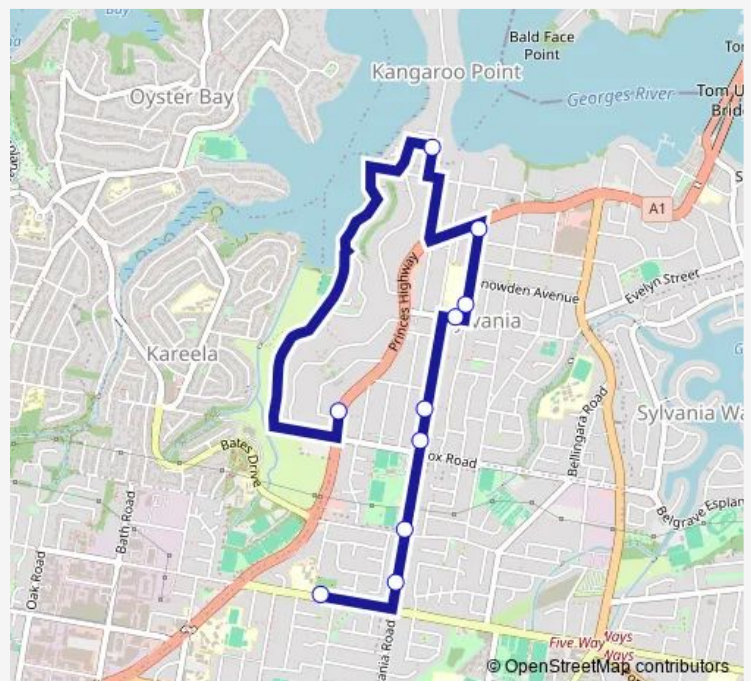

School Bus S317 Milburn Rd at Talara Lane, Gymea to Princes Hwy after Rocklea Cr, Sylvania

Go to website

Direction

The Boulevard At Ruby Rd — Princes Hwy After Rocklea Cres

10 stops

[Open route schedule](#)

The Boulevard At Ruby Rd

Sylvania Rd After The Boulevard

Sylvania Rd At Garnet Rd

Sylvania Rd After Box Rd

Moran Sylvania, Sylvania Rd

Sylvania Heights Public School, Holt Rd

Sylvania Heights Public School, Lisbon St

Lisbon St At Princes Hwy

Kangaroo Point Rd At Robvic Av

Princes Hwy After Rocklea Cres

Route schedule

The Boulevard At Ruby Rd — Princes Hwy After Rocklea Cres

Monday	15:34
Tuesday	15:34
Wednesday	15:34
Thursday	15:34
Friday	15:34
Saturday	—
Sunday	—

Route info

Direction: The Boulevard At Ruby Rd

Stops: 10

Trip Duration: 0 hour 21 min

S317 — Milburn Rd at Talara Lane, Gymea to Princes Hwy after Rocklea Cr, Sylvania

S317 School Bus time schedules and route maps are available in an offline PDF at busmaps.com. Use the busmaps.com website to see live bus times, train schedule or subway schedule, and step-by-step directions for all public transit in Sydney