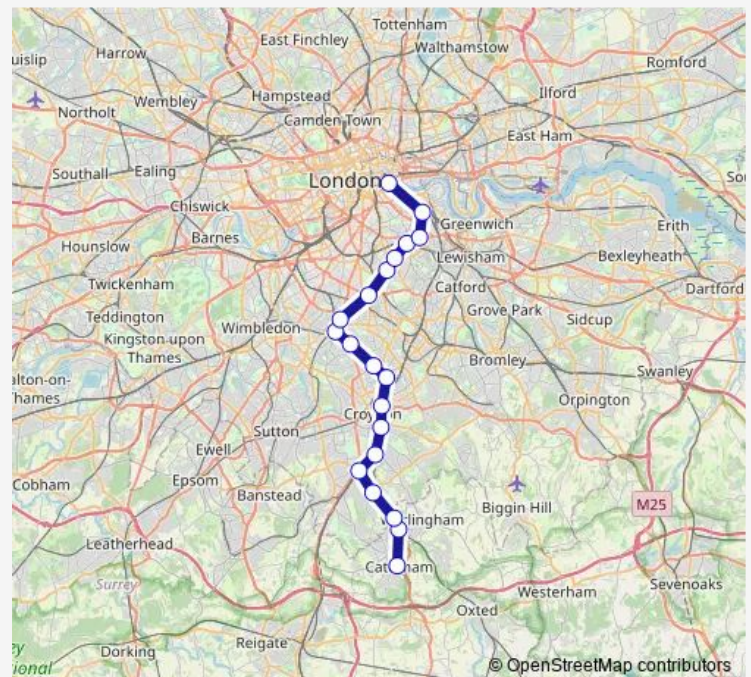

Saturday —

Sunday 07:06-22:02

Route info

Direction: Caterham

Stops: 19

Trip Duration: 1 hour 7 min

■ Sn:Cat->Lbg — SN train service from CAT to Lbg

Direction

Caterham — London Bridge

17 stops

[Open route schedule](#)

Caterham

Whyteleafe South

Whyteleafe

Kenley

Purley

Wednesday 05:50-22:50

Thursday 05:50-22:50

Friday 05:50-22:50

Saturday 06:20-23:20

Sunday 07:05-23:18

Route info

Direction: Caterham

Stops: 17

Trip Duration: 0 hour 59 min

Direction

Caterham — London Bridge

20 stops

[Open route schedule](#)

Caterham

Whyteleafe South

Whyteleafe