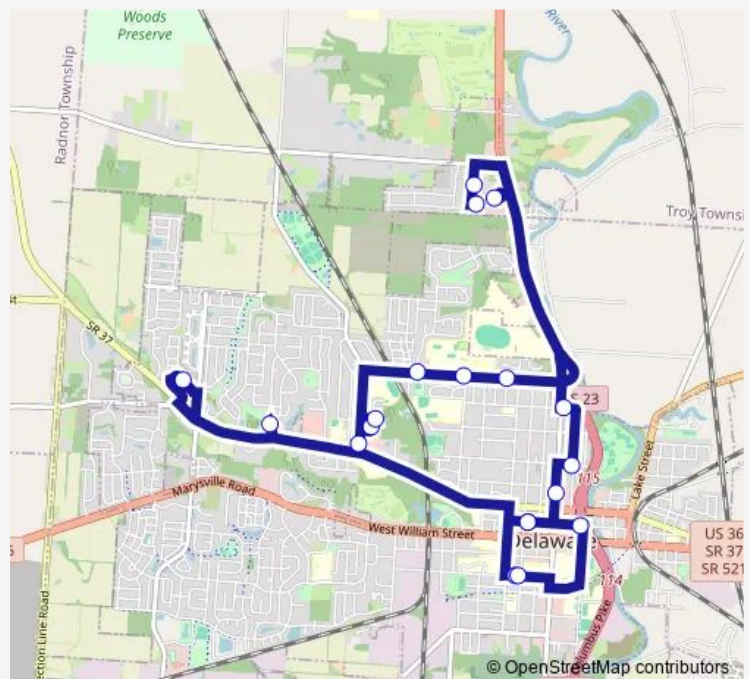

Direction

Data Hub-Start-Park Ave. — Data Hub-End-Park Ave.

19 stops

[Open route schedule](#)

Data Hub-Start-Park Ave.

Winter St. @ rear of Willis School

Delaware County Courthouse

E. Lincoln Ave @ N. Union St.

Dairy Depot @ E. Heffner

Oakhurst Place

Willows Apts. @ Bruce Rd.

BMV U.S. 23 North

Pennsylvania Ave. @ Spencer St.

Pennsylvania Ave. @ Euclid Ave.

Pennsylvania Ave. @ Executive Blvd.

Georgetown Dr. at the road

100 Georgetown Dr. at the door

Troy Road Shopping Center on Troy Rd.

Kroger Westfield @ West Door

St. Michaels

Winter St. @ rear of Willis School

Delaware County Library

Data Hub-End-Park Ave.

Route schedule

Data Hub-Start-Park Ave. — Data Hub-End-Park Ave.

Monday 07:30-16:30

Tuesday 07:30-16:30

Wednesday 07:30-16:30

Thursday 07:30-16:30

Friday 07:30-16:30

Saturday —

Sunday —

Route info

Direction: Data Hub-Start-Park Ave.

Stops: 19

Trip Duration: 0 hour 45 min