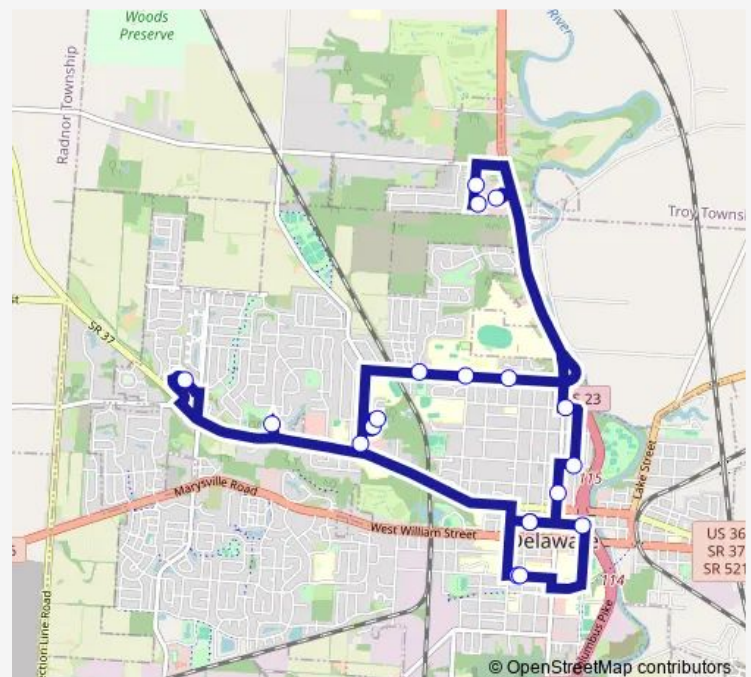

Direction

Data Hub-Start-Park Ave. — Data Hub-End-Park Ave.

19 stops

[Open route schedule](#)

Data Hub-Start-Park Ave.

Winter St. @ rear of Willis School

Delaware County Courthouse

E. Lincoln Ave @ N. Union St.

Dairy Depot @ E. Heffner

Oakhurst Place

Willows Apts. @ Bruce Rd.

BMV U.S. 23 North

Pennsylvania Ave. @ Spencer St.

Pennsylvania Ave. @ Euclid Ave.

Pennsylvania Ave. @ Executive Blvd.

Georgetown Dr. at the road

100 Georgetown Dr. at the door

Troy Road Shopping Center on Troy Rd.

Kroger Westfield @ West Door

St. Michaels

Winter St. @ rear of Willis School

Delaware County Library

Data Hub-End-Park Ave.

Route schedule

Data Hub-Start-Park Ave. — Data Hub-End-Park Ave.

Monday 07:30-16:30

Tuesday 07:30-16:30

Wednesday 07:30-16:30

Thursday 07:30-16:30

Friday 07:30-16:30

Saturday —

Sunday —

Route info

Direction: Data Hub-Start-Park Ave.

Stops: 19

Trip Duration: 0 hour 45 min