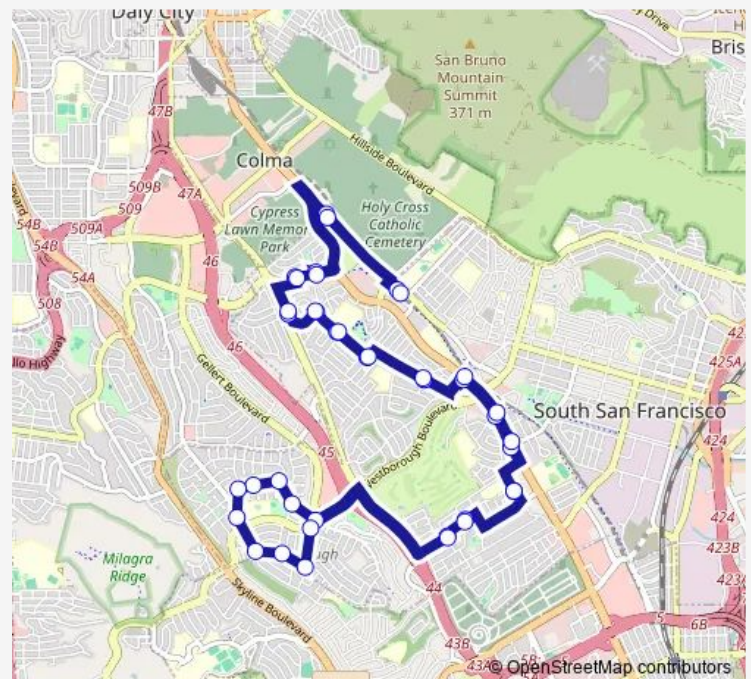

Bettman Way & Greendale Dr

Greendale Dr & Palos Verdes Way

Callan Blvd & Westborough Blvd

Route schedule

South SF BART — South SF BART (SB)

Monday 07:15-18:10

Tuesday 07:15-18:10

Wednesday 07:15-18:10

Thursday 07:15-18:10

Friday 07:15-18:10

Saturday —

Sunday —

Route info

Direction: South SF BART

Stops: 40

Trip Duration: 1 hour 5 min

ORANGE — Free South City Shuttle-Green

Oakmont Dr & Shannon Dr

Dublin Dr & Shannon Dr

Olympic Dr & Shannon Dr

Olympic Dr & Westborough Blvd

Alhambra Rd & Avalon Dr

Avalon Dr and Granada Dr

Rotary Plaza