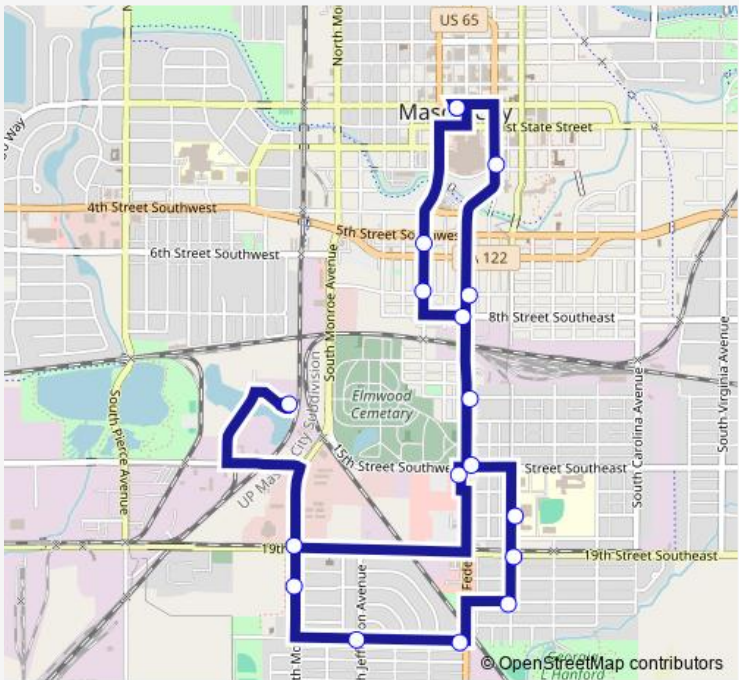

[Go to website](#)

Direction
 Central Park — Central Park
 18 stops
[Open route schedule](#)

- Central Park
- S President Ave. and 6th St. Sw
- S President Ave. and 7th St. Sw
- 8th St. SW and S Federal Ave.
- Kwik Star
- North Iowa Vocational Center
- S Monroe Ave. and 19th St. Sw
- S Monroe Ave. and 20th Pl. Sw
- 23rd St. SW and S Jefferson Ave.
- 23rd St. SW and S Federal Ave.
- 21st St. SE and S Pennsylvania Ave.
- S Pennsylvania Ave. and 19th St. Se
- S Pennsylvania Ave. and 17th St. SE (Lincoln Intermediate)
- 15th St. SE and S Federal Ave.
- S Federal Ave. and 12th St. Se
- S Federal Ave. and 7th St. Se
- S Delaware Ave. and 2nd St. Sw
- Central Park

Route schedule
 Central Park — Central Park

Monday	06:30-17:00
Tuesday	06:30-17:00
Wednesday	06:30-17:00
Thursday	06:30-17:00
Friday	06:30-17:00
Saturday	—
Sunday	—

Route info
 Direction: Central Park
 Stops: 18
 Trip Duration: 0 hour 25 min

Orange — South Central **BusMaps**

Orange Bus time schedules and route maps are available in an offline PDF at busmaps.com. Use the busmaps.com website to see live bus times, train schedule or subway schedule, and step-by-step directions for all public transit in Mason City

The schedule is provided in the local timezone. Times with "(+1)" indicate departures on the next day.

PDF file created on 2025-03-15

2024 BusMaps.com - All Rights Reserved