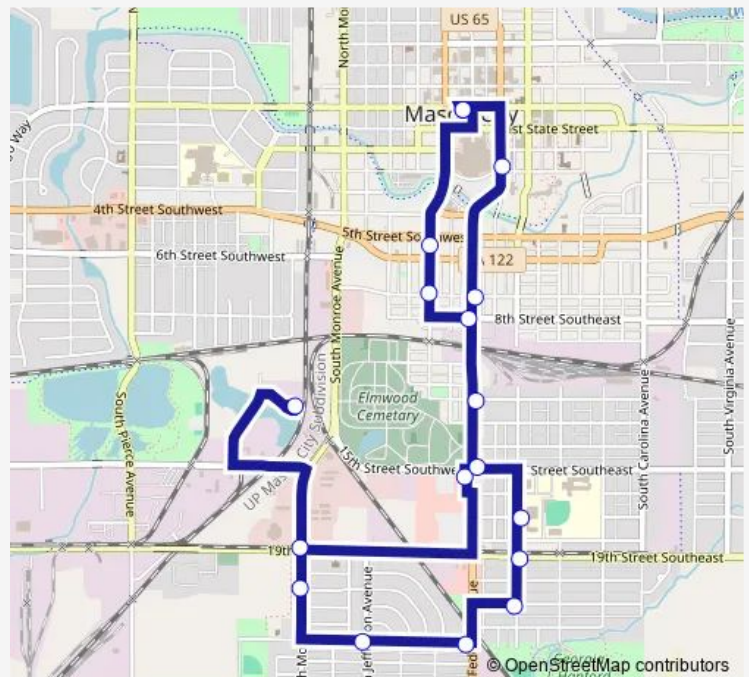

S President Ave. and 7th St. Sw

8th St. SW and S Federal Ave.

Kwik Star

North Iowa Vocational Center

S Monroe Ave. and 19th St. Sw

S Monroe Ave. and 20th Pl. Sw

23rd St. SW and S Jefferson Ave.

23rd St. SW and S Federal Ave.

21st St. SE and S Pennsylvania Ave.

S Pennsylvania Ave. and 19th St. Se

S Pennsylvania Ave. and 17th St. SE (Lincoln Intermediate)

15th St. SE and S Federal Ave.

S Federal Ave. and 12th St. Se

S Federal Ave. and 7th St. Se

S Delaware Ave. and 2nd St. Sw

Central Park

Route schedule

Central Park — Central Park

Monday	06:30-17:00
Tuesday	06:30-17:00
Wednesday	06:30-17:00
Thursday	06:30-17:00
Friday	06:30-17:00
Saturday	—
Sunday	—

Route info

Direction: Central Park

Stops: 18

Trip Duration: 0 hour 25 min

Orange — South Central

Orange Bus time schedules and route maps are available in an offline PDF at busmaps.com. Use the busmaps.com website to see live bus times, train schedule or subway schedule, and step-by-step directions for all public transit in Mason City