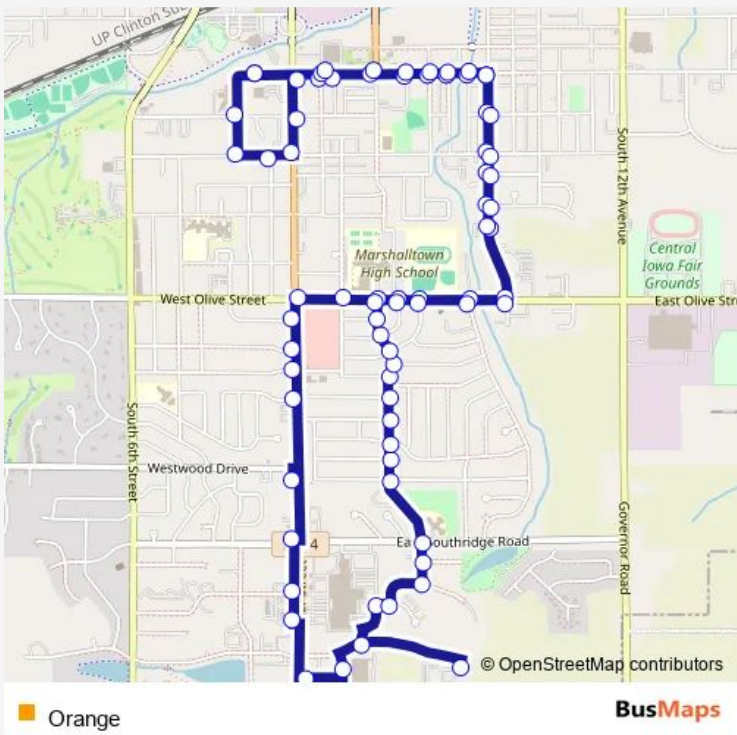

Direction
 Marshalltown Arts & Civic Center (Macc) — Marshalltown Arts & Civic Center (Macc)
 73 stops
[Open route schedule](#)

- Marshalltown Arts & Civic Center (Macc)
- Trailer Park
- W. South St./S. 2nd St.
- W. South St./S. 1st St.
- Center St. & South St.
- E. High St./Center St.
- Hardees
- E. Anson St./S. 1st Ave.
- Anson St. & 3rd Ave.
- E. Anson St./S. 4th Ave.
- 5th Ave & Anson St
- E. Anson St./S. 6th Ave.
- E. Anson St./Finkle Ave
- Anson St. & 7th Ave.
- 7th Ave. & High St.
- South St. & 7th Ave.
- Ratcliffe Dr./S. 7th Ave.
- Henry Dr./S. 7th Ave.
- Sundance Apt./Christian School
- Journey Church
- Edgebrook Dr. & Olive St.

Route info
 Direction: Marshalltown Arts & Civic Center (Macc)
 Stops: 73
 Trip Duration: 0 hour 30 min

E. Olive St./Rainbow Dr.

E. Olive St./Olson Way

High School

High School

Olive St. & Center St.

Crestview Dr./S. Center St.

Newcastle Rd./S. 3rd Ave.

Harmony Dr./S. 3rd Ave.

Thunderbird Dr./S. 3rd Ave.

Bohen St./S. 3rd Ave.

Palmer St./S. 3rd Ave.

Thomas Dr./S. 3rd Ave.

Friendly Dr./S. 3rd Ave.

Rainbow Dr./S. 3rd Ave.

Olson Way/S. 3rd Ave.

Koeper Dr./S. 3rd Ave.

E. Olive St./S. 3rd Ave.

E. Olive St./Olson Way

E. Olive St./Rainbow Dr.

Edgebrook Dr./E. Olive St.

Journey Church

Sundance / Christian school