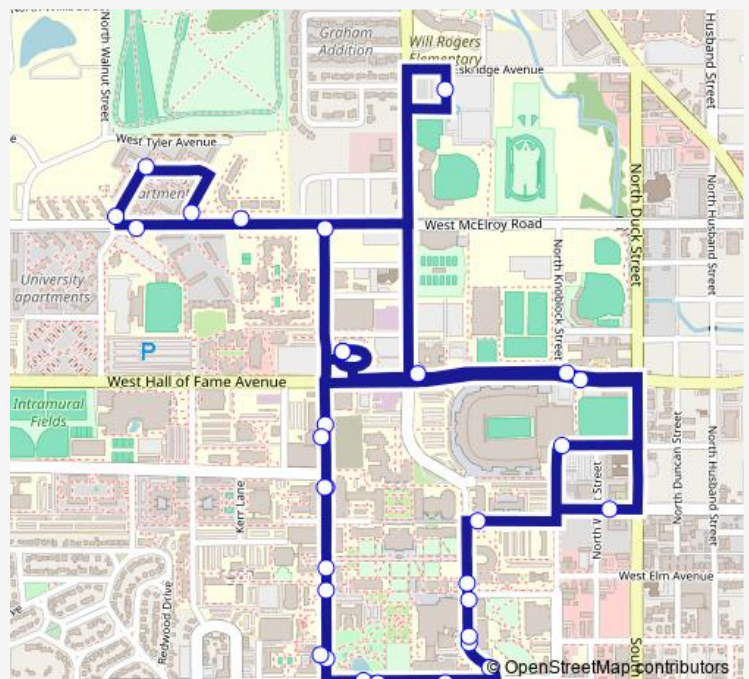

### Direction

Mmtt Shelter — (56) Wes Watkins

32 stops

[Open route schedule](#)

Mmtt Shelter

(33) Lot 4/GIA Shelter

(57) Athletics Center

(1) Athletic Ave

### Route schedule

Mmtt Shelter — (56) Wes Watkins

Monday 00:00

Tuesday 00:00

Wednesday 00:00

Thursday 00:00

Friday 00:00

Saturday 00:00

### Route info

Direction: Mmtt Shelter

Stops: 32

Trip Duration: 0 hour 47 min

Orange

(72) Animal Sciences

(24) Ag Hall

(25) Pio