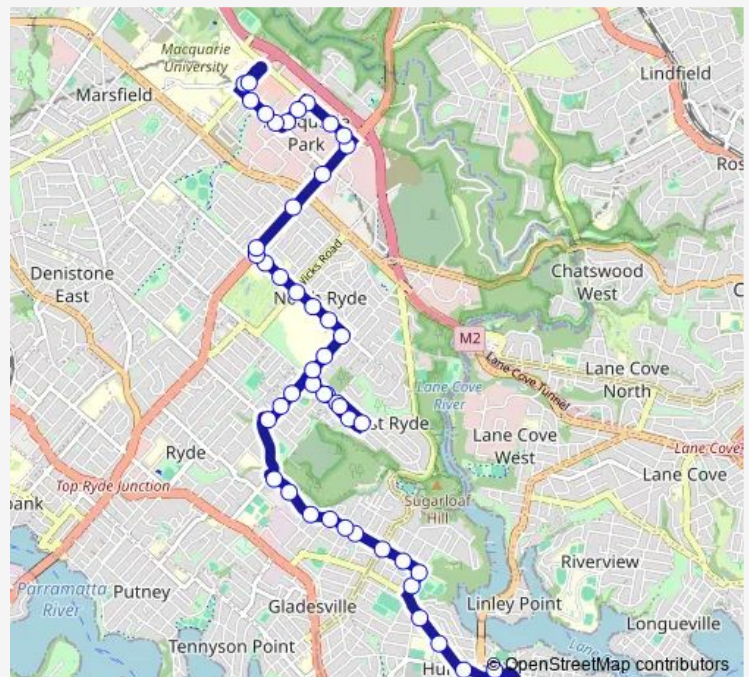

School Bus 573w Hunters Hill High to Macquarie Centre

[Go to website](#)

Direction

Hunters Hill High School, The Avenue — Macquarie Centre, Stand A

48 stops

[Open route schedule](#)

Hunters Hill High School, The Avenue

Twin Rd Opp Ryde East Public School

Twin Rd Opp John Miller St

Moncrieff Dr After Cressy Rd

Moncrieff Dr Opp Cilento Cres

Route schedule

Hunters Hill High School, The Avenue — Macquarie Centre, Stand A

Monday 15:20

Tuesday 15:20

Wednesday 15:20

Thursday 15:20

Friday 15:20

Saturday —

Sunday —

Route info

Direction: Hunters Hill High School, The Avenue

Stops: 48

Trip Duration: 0 hour 41 min

573w — Hunters Hill High to Macquarie Centre

Sager Place Centre, Sager Pl

Elliott Av At Moncrieff Dr

Twin Rd At John Miller St

Ryde East Public School, Twin Rd

Arndell School, Badajoz Rd