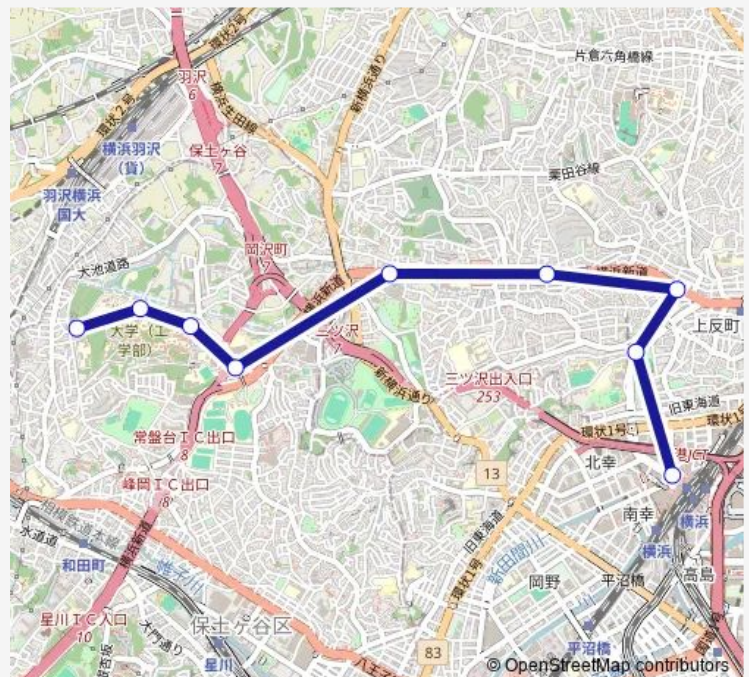

三ツ沢上町駅前

横浜国立大学正門前

国大中央

国大北

国大西

### Route schedule

横浜駅西口 — 国大西

Monday 08:28

Tuesday 08:28

Wednesday 08:28

Thursday 08:28

Friday 08:28

Saturday —

### Route info

Direction: 横浜駅西口

Stops: 9

Trip Duration: 0 hour 18 min

342系統 Bus time schedules and route maps are available in an offline PDF at [busmaps.com](https://busmaps.com). Use the [busmaps.com](https://busmaps.com) website to see live bus times, train schedule or subway schedule, and step-by-step directions for all public transit in Yokohama