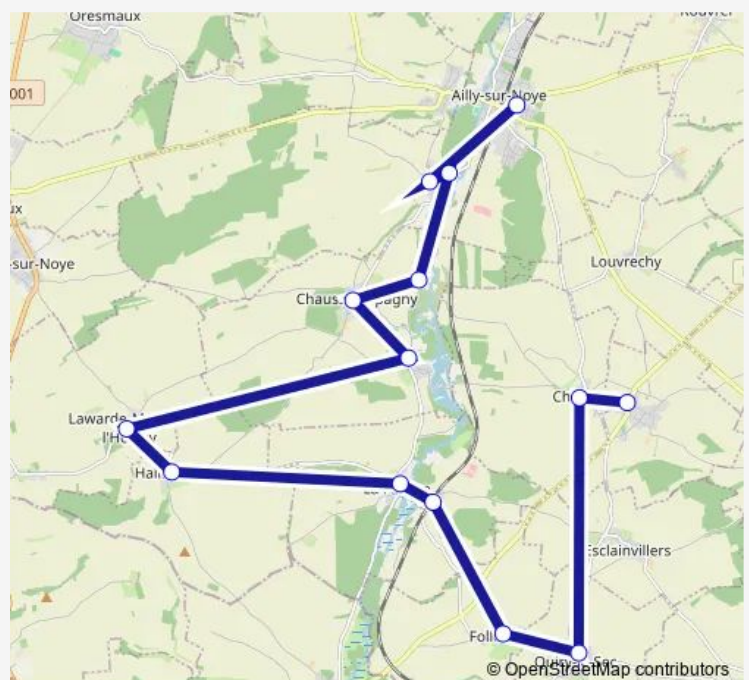

### Direction

Ailly-SUR-Noye - Collège William Henri Classen — Sourdon - Centre

14 stops

[Open route schedule](#)

Ailly-SUR-Noye - Collège William Henri Classen

Ailly-SUR-Noye - Berny rue du Hamel

Ailly-SUR-Noye - Berny Plan d'eau

Quiry-LE-SEC - Centre

Chirmont - Place

Sourdon - Centre

### Route schedule

Ailly-SUR-Noye - Collège William Henri Classen — Sourdon - Centre

Monday 16:00

Tuesday 16:00

Wednesday —

Thursday 16:00

Friday 16:00

Saturday —

### Route info

Direction: Ailly-SUR-Noye - Collège William Henri Classen

Stops: 14

Trip Duration: 0 hour 53 min

6-12-308 Bus time schedules and route maps are available in an offline PDF at [busmaps.com](https://busmaps.com). Use the [busmaps.com](https://busmaps.com) website to see live bus times, train schedule or subway schedule, and step-by-step directions for all public transit in Chaussoy-Epagny