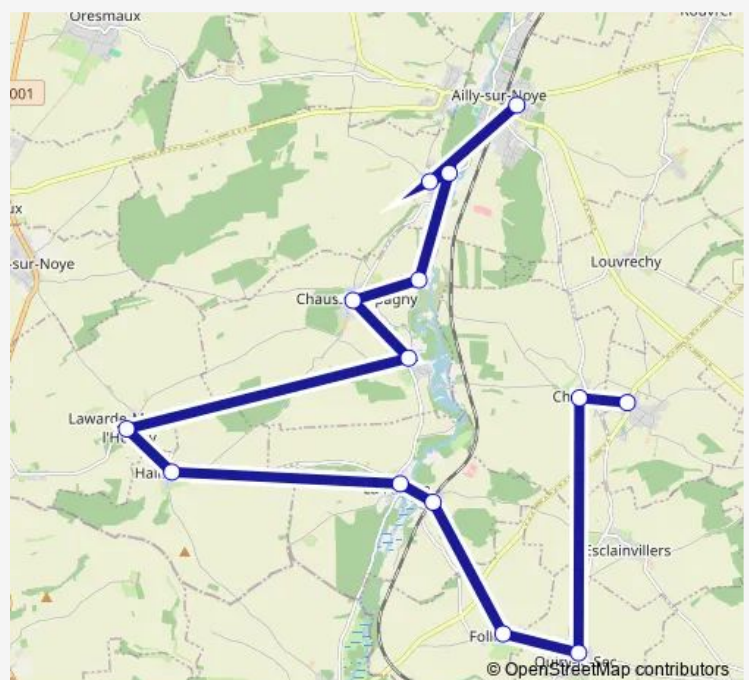

Direction

Ailly-SUR-Noye - Collège William Henri Classen — Sourdon - Centre

14 stops

[Open route schedule](#)

Ailly-SUR-Noye - Collège William Henri Classen

Ailly-SUR-Noye - Berny rue du Hamel

Ailly-SUR-Noye - Berny Plan d'eau

Quiry-LE-SEC - Centre

Chirmont - Place

Sourdon - Centre

Route schedule

Ailly-SUR-Noye - Collège William Henri Classen — Sourdon - Centre

Monday 16:00

Tuesday 16:00

Wednesday —

Thursday 16:00

Friday 16:00

Saturday —

Sunday —

Route info

Direction: Ailly-SUR-Noye - Collège William Henri Classen

Stops: 14

Trip Duration: 0 hour 53 min

6-12-308 Bus time schedules and route maps are available in an offline PDF at busmaps.com. Use the busmaps.com website to see live bus times, train schedule or subway schedule, and step-by-step directions for all public transit in Chaussoy-Epagny