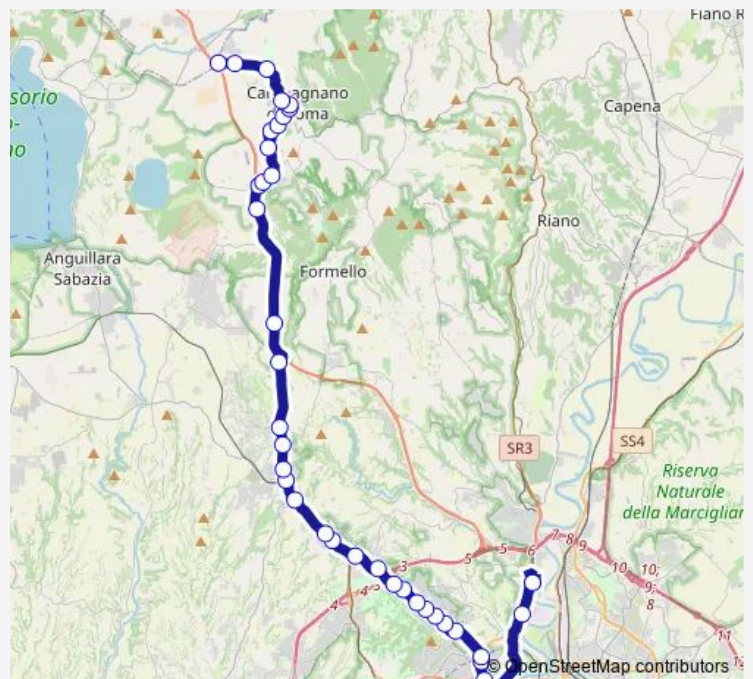

Roma | La Storta FS # f11455

Roma | Via Cassia Via Braccianese # f11456

Roma | Via Cassia Via Isola Farnese # f11457

Roma | Via Cassia Via Bragaglia # f11458

Roma | Via Cassia (Olgiata) # f11459

Route schedule

Roma | Saxa Rubra Partenze # f1495 — Campagnano | Via Sacrofanese Via Cassia # f11433

Monday 13:00

Tuesday 13:00

Wednesday 13:00

Thursday 13:00

Friday 13:00

Saturday —

Sunday —

Route info

Direction: Roma | Saxa Rubra Partenze # f1495

Stops: 37

Trip Duration: 1 hour 25 min

Roma Saxa Rubra - Vallelunga # MI627a

Roma | Via Cassia Via Baccanello # f11460

Formello | Via Cassia (Le Rughe) # f1499