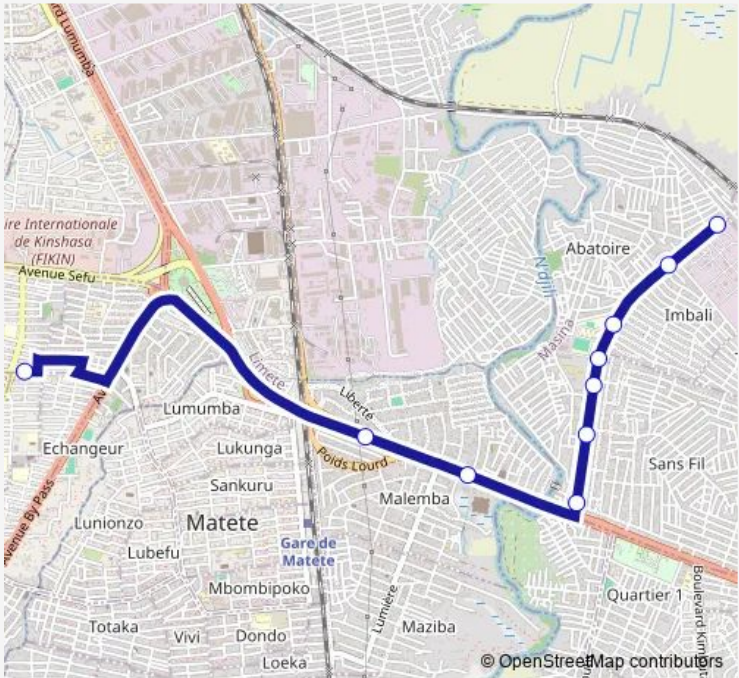

Route schedule
unknown — unknown

Monday	15:04
Tuesday	15:04
Wednesday	15:04
Thursday	15:04
Friday	15:04
Saturday	—
Sunday	—

Route info

Direction: unknown

Stops: 15

Trip Duration: 0 hour 26 min

■ Masina Petro Congo_ TO _ Super Lemba **BusMaps**

Direction

unknown — unknown

6 stops

[Open route schedule](#)

unknown

Inconnu

unknown

unknown

Friday 07:54

Saturday —

Sunday —

Route info

Direction: unknown

Stops: 6

Trip Duration: 0 hour 33 min

Direction

Tuesday	15:38
---------	-------

Wednesday	15:38
-----------	-------

Thursday	15:38
----------	-------

Friday	15:38
--------	-------

Saturday	—
----------	---

Sunday	—
--------	---

Route info

Direction: unknown