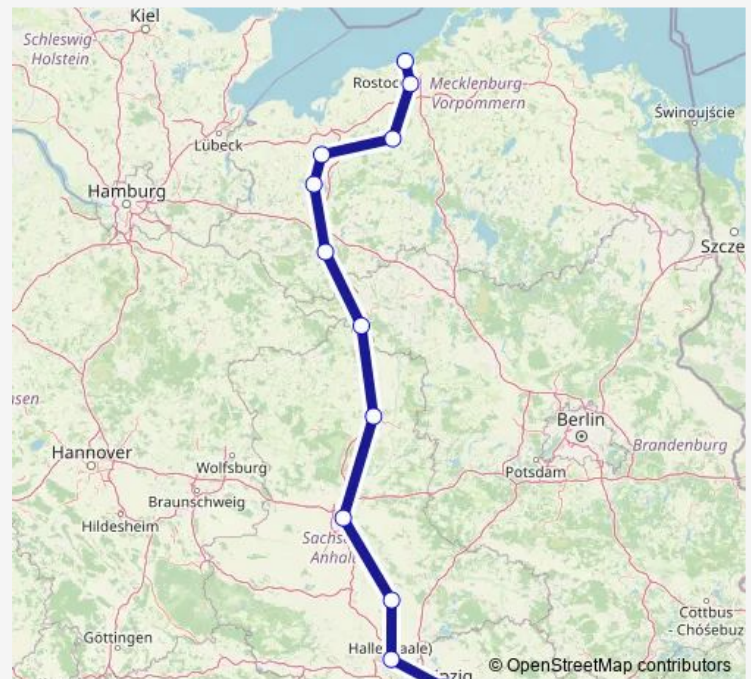

Köthen

Magdeburg-Buckau

Magdeburg Hbf

Stendal Hbf

Ludwigslust

Schwerin Hbf

Bad Kleinen

Bützow

Rostock Hbf

Route schedule

Leipzig Hbf — Rostock Hbf

Monday 15:42

Tuesday 15:42

Wednesday 15:42

Thursday 15:42

Friday 15:42

Saturday 15:42

Sunday 15:42

Route info

Direction: Leipzig Hbf

Stops: 11

Trip Duration: 4 hour 14 min

Direction

Hamburg-Altona — Magdeburg Hbf

8 stops

[Open route schedule](#)

Hamburg-Altona

Hamburg Hbf

Hamburg-Harburg

Lüneburg

Uelzen

Salzwedel