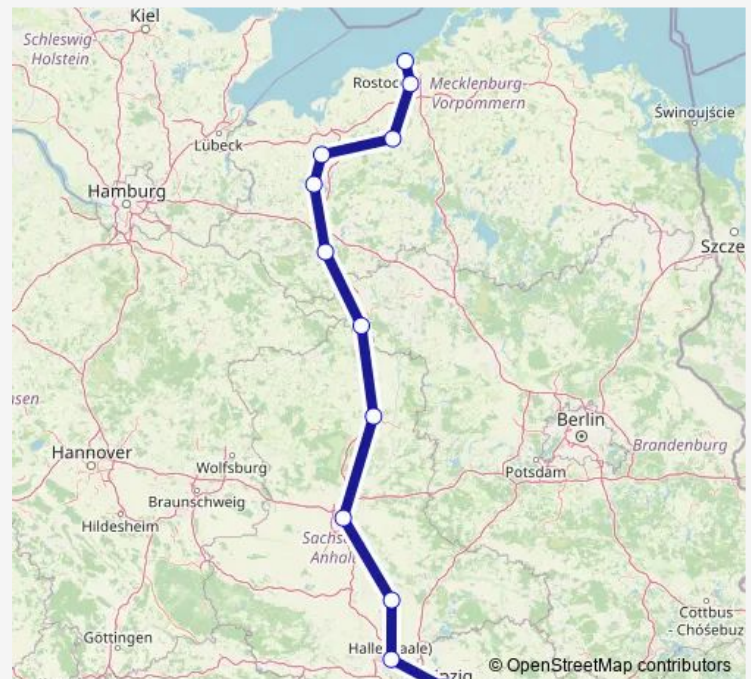

Lüneburg

Hamburg-Harburg

Hamburg Hbf

Hamburg-Altona

### Route schedule

Magdeburg Hbf — Hamburg-Altona

Monday 06:59

Tuesday 06:59

Wednesday 06:59

Thursday 06:59

Friday 06:59

Saturday —

### Route info

Direction: Magdeburg Hbf

Stops: 8

Trip Duration: 2 hour 43 min