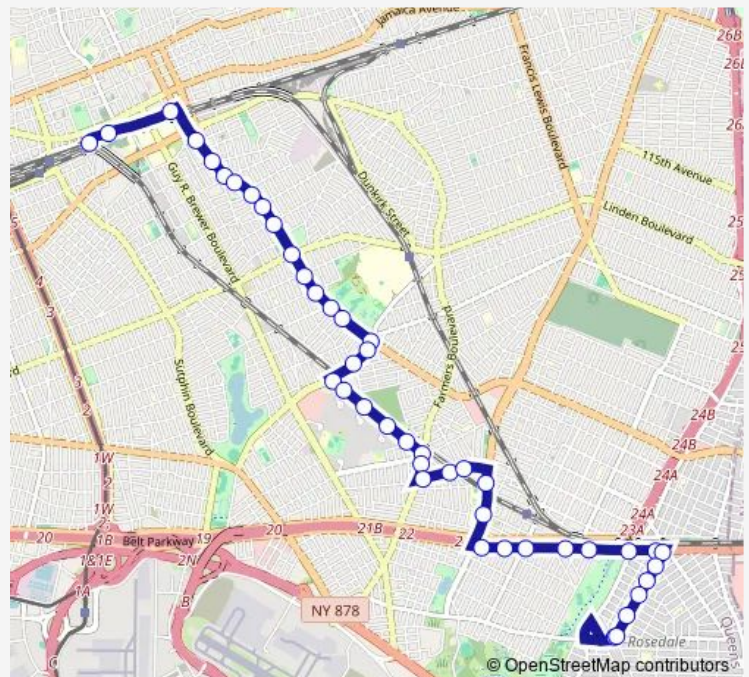

Merrick Blvd/116 Av

Merrick Blvd/Foch Blvd

Merrick Blvd/119 Av

Merrick Blvd/Baisley Blvd

Baisley Blvd/Merrill St

Baisley Blvd/172 St

Bedell ST/Baisley Blvd

Bedell ST/127 Av

Bedell ST/130 Av

Route schedule

Teardrop/Layover — 243 ST/147 Av

Monday 00:08-02:08<sup>+1</sup>

Tuesday 00:08-02:08<sup>+1</sup>

Wednesday 00:08-02:08<sup>+1</sup>

Thursday 00:08-02:08<sup>+1</sup>

Friday 00:08-02:08<sup>+1</sup>

Saturday 00:08-02:08<sup>+1</sup>

Sunday 00:08-02:08<sup>+1</sup>

Route info

Direction: Teardrop/Layover

Stops: 44

Trip Duration: 0 hour 38 min

Q85 — Rosedale or Green Acres Shopping Mall - Jamaica

Bedell ST/133 Av

Bedell ST/134 Rd

Bedell ST/Farmers Blvd

Farmers Blvd/138 Av

140 AV/180 St

140 AV/183 St

140 AV/Thurston St

Springfield Blvd/141 Av

Springfield Blvd/143 Av