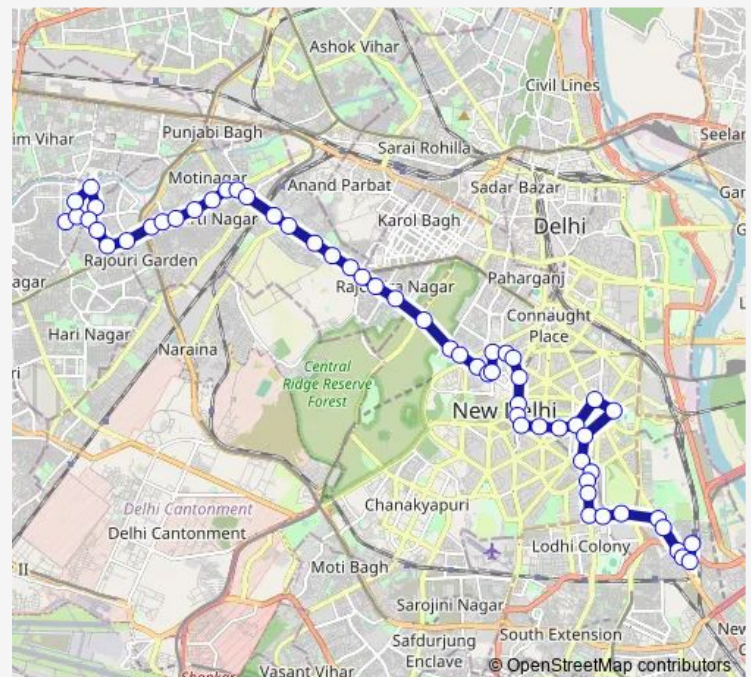

Shadipur Metro Station

West Patel Nagar

South Patel Nagar (Metro Station)

Route schedule

Raghubir Nagar F Block — Nizamuddin Railway Station

Monday 07:15-20:55

Tuesday 07:15-20:55

Wednesday 07:15-20:55

Thursday 07:15-20:55

Friday 07:15-20:55

Saturday 07:15-20:55

Sunday 07:15-20:55

Route info

Direction: Raghubir Nagar F Block

Stops: 57

Trip Duration: 1 hour 36 min