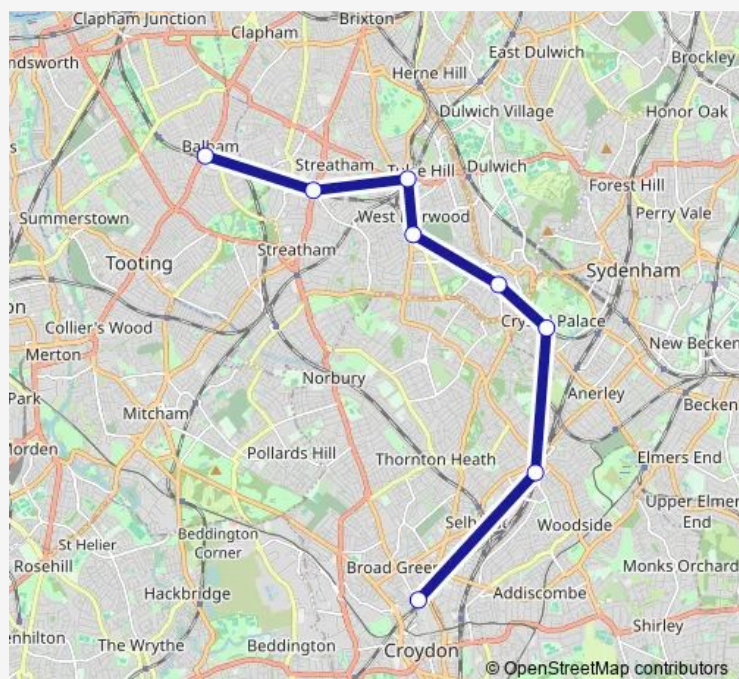

Rail Replacement Bus Service Sn:Wcy->Bal SN replacement bus service from WCY to Bal

[Go to website](#)

Direction

West Croydon — Balham

8 stops

[Open route schedule](#)

West Croydon

Norwood Junction

Crystal Palace

Gipsy Hill

West Norwood

Tulse Hill

Streatham Hill

Balham

Route schedule

West Croydon — Balham

Monday	—
Tuesday	—
Wednesday	—
Thursday	—
Friday	—
Saturday	—
Sunday	06:08-22:53

Route info

Direction: West Croydon

Stops: 8

Trip Duration: 1 hour 7 min

Sn:Wcy->Bal Rail Replacement Bus Service time schedules and route maps are available in an offline PDF at busmaps.com. Use the busmaps.com website to see live bus times, train schedule or subway schedule, and step-by-step directions for all public transit in London