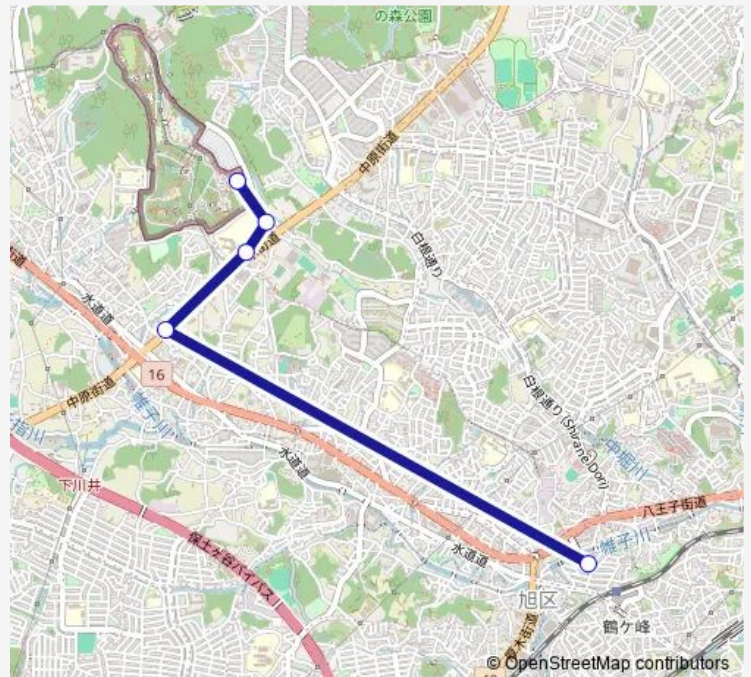

Direction

鶴ヶ峰駅 — よこはま動物園

5 stops

[Open route schedule](#)

鶴ヶ峰駅

都岡辻

横浜旭陵高校前

横浜旭陵高校坂下

よこはま動物園

Route schedule

鶴ヶ峰駅 — よこはま動物園

Monday 07:47-08:33

Tuesday 07:47-08:33

Wednesday 07:47-08:33

Thursday 07:47-08:33

Friday 07:47-08:33

Saturday —

Sunday —

Route info

Direction: 鶴ヶ峰駅

Stops: 5

Trip Duration: 0 hour 16 min

旭9 Bus time schedules and route maps are available in an offline PDF at busmaps.com. Use the busmaps.com website to see live bus times, train schedule or subway schedule, and step-by-step directions for all public transit in Yamato