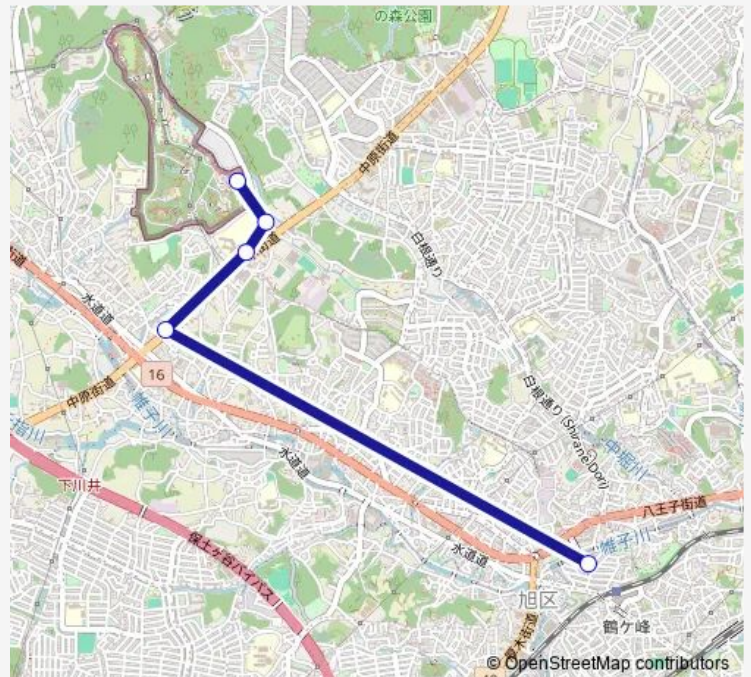

Direction

鶴ヶ峰駅 — よこはま動物園

5 stops

[Open route schedule](#)

鶴ヶ峰駅

都岡辻

横浜旭陵高校前

横浜旭陵高校坂下

よこはま動物園

Route schedule

鶴ヶ峰駅 — よこはま動物園

Monday 07:47-08:33

Tuesday 07:47-08:33

Wednesday 07:47-08:33

Thursday 07:47-08:33

Friday 07:47-08:33

Saturday —

Sunday —

Route info

Direction: 鶴ヶ峰駅

Stops: 5

Trip Duration: 0 hour 16 min

旭9 Bus time schedules and route maps are available in an offline PDF at busmaps.com. Use the busmaps.com website to see live bus times, train schedule or subway schedule, and step-by-step directions for all public transit in Yamato