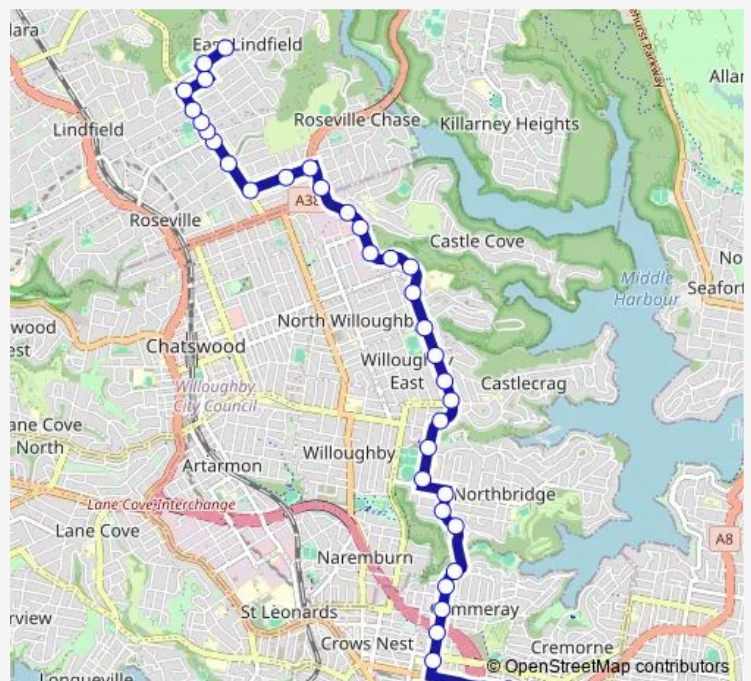

School Bus 595n Redlands to East Lindfield

[Go to website](#)

Direction

Military Rd Opp Sceggs Redlands — Lindfield East Public School, Tyron Rd

38 stops

[Open route schedule](#)

- Military Rd Opp Sceggs Redlands
- Neutral Bay Junction, Military Rd, Stand D
- Neutral Bay Junction, Military Rd, Stand B
- Military Rd After Watson St
- Miller St Before Ernest St
- Miller St At Rosalind St
- Miller St At Abbott St
- Miller St Opp Cammeray Public School
- Miller St Before The Boulevarde
- Strathallen Av Opp Marana Rd
- Strathallen Av At Baroona Rd
- Strathallen Av At Sailors Bay Rd
- Eastern Valley Way Opp Northbridge Plaza
- Eastern Valley Way Opp Tenilba Rd
- Eastern Valley Way Before Warners Av
- Eastern Valley Way At Edinburgh Rd
- Eastern Valley Way Before Sunnyside Cres
- Eastern Valley Way At Robert St
- Eastern Valley Way At Mcclelland St
- Eastern Valley Way At Victoria Av
- 288 Eastern Valley Way

Route schedule

Military Rd Opp Sceggs Redlands — Lindfield East Public School, Tyron Rd

Monday	15:33
Tuesday	15:33
Wednesday	15:33
Thursday	15:33
Friday	15:33
Saturday	—
Sunday	—

Route info

Direction: Military Rd Opp Sceggs Redlands

Stops: 38

Trip Duration: 0 hour 35 min

595n — Redlands to East Lindfield

Eastern Valley Way Opp 323

Warrane Reserve, Eastern Valley Way

Chatswood Business Park, Eastern Valley Way

Eastern Valley Way Opp Deepwater Rd

Clive St Opp Malvern Av

Addison Av After Babbage Rd

Addison Av At Moore St

Roseville Public School, Addison Av

Archbold Rd At Roseville Av

Archbold Rd Before Clanville Rd

Archbold Rd After Clanville Rd

Archbold Rd Before Chelmsford Rd