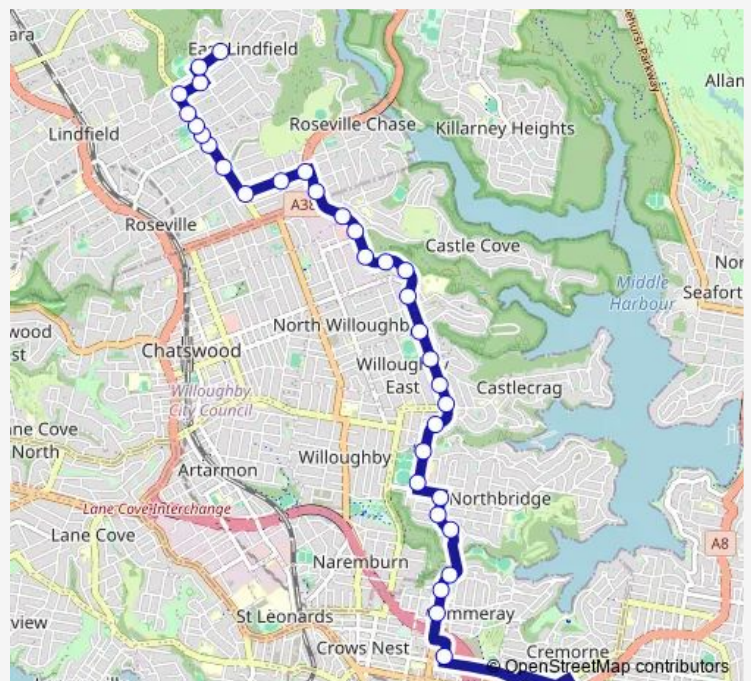

Eastern Valley Way Opp Tenilba Rd

Eastern Valley Way Before Warners Av

Eastern Valley Way At Edinburgh Rd

Eastern Valley Way Before Sunnyside Cres

Eastern Valley Way At Robert St

Eastern Valley Way At McClelland St

Eastern Valley Way At Victoria Av

288 Eastern Valley Way

Eastern Valley Way Opp 323

Warrane Reserve, Eastern Valley Way

Chatswood Business Park, Eastern Valley Way

Eastern Valley Way Opp Deepwater Rd

Route schedule

Military Rd Opp Hampden Av — Lindfield East Public School, Tryon Rd

Monday 15:27

Tuesday 15:27

Wednesday 15:27

Thursday 15:27

Friday 15:27

Saturday —

Sunday —

Route info

Direction: Military Rd Opp Hampden Av

Stops: 34

Trip Duration: 0 hour 40 min

595n — Redlands to East Lindfield

Clive St Opp Malvern Av

Addison Av After Babbage Rd

Addison Av At Moore St