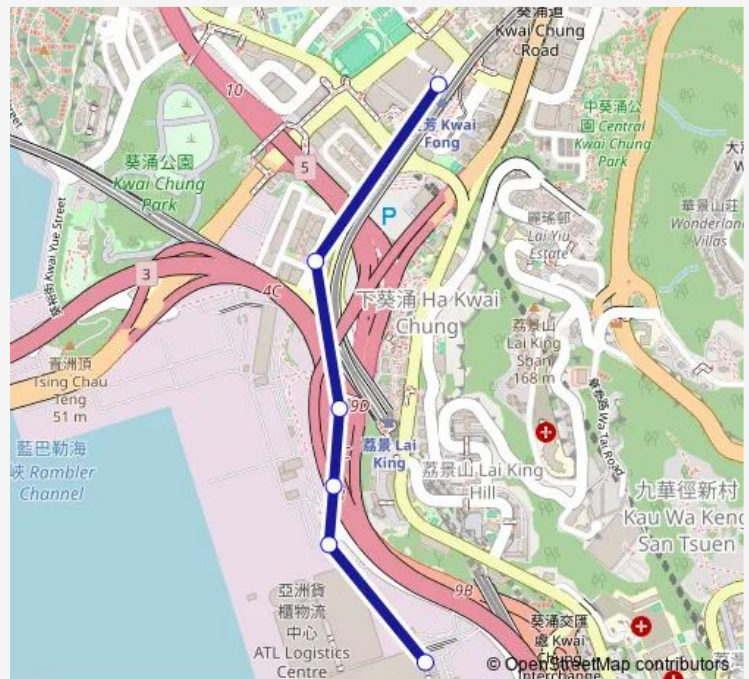

Hing Ning Road, Near Kwai Chung Plaza|Hing Ning Road, Near Kwai Chung Plaza

### Route schedule

Container Terminal 4 — Hing Ning Road, Near Kwai Chung Plaza|Hing Ning Road, Near Kwai Chung Plaza

Monday	06:20-19:30
Tuesday	06:20-19:30
Wednesday	06:20-19:30
Thursday	06:20-19:30
Friday	06:20-19:30
Saturday	06:20-21:00
Sunday	06:20

### Route info

Direction: Container Terminal 4

Stops: 7

Trip Duration: 0 hour 8 min

### Direction

Hing Ning Road, Near Kwai Chung Plaza|Hing Ning Road, Near Kwai Chung Plaza — Container Terminal 4

6 stops

[Open route schedule](#)

Hing Ning Road, Near Kwai Chung Plaza|Hing Ning Road, Near Kwai Chung Plaza