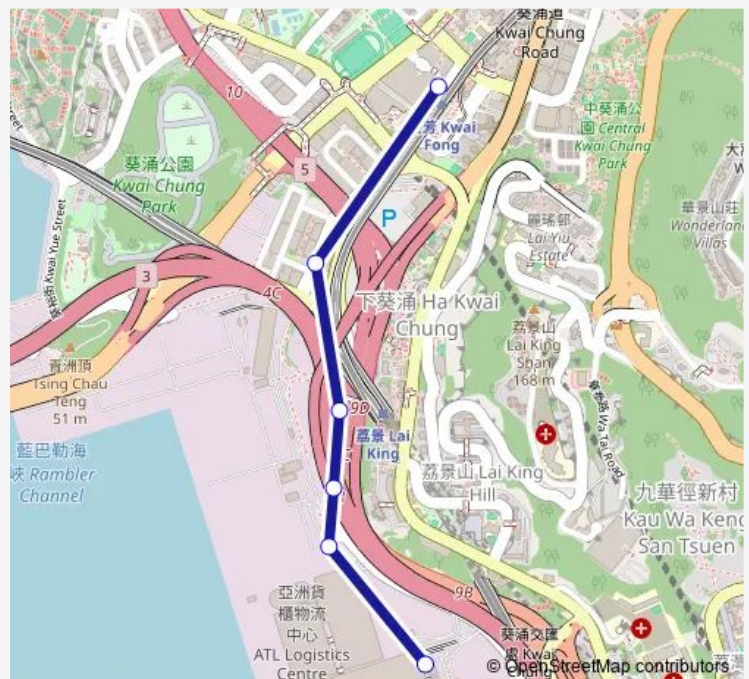

### Route schedule

CONTAINER TERMINAL 4 — HING NING ROAD, NEAR KWAI CHUNG PLAZA|HING NING ROAD, NEAR KWAI CHUNG PLAZA

Monday	06:20-19:30
Tuesday	06:20-19:30
Wednesday	06:20-19:30
Thursday	06:20-19:30
Friday	06:20-19:30
Saturday	06:20-21:00
Sunday	06:20

### Route info

Direction: CONTAINER TERMINAL 4

Stops: 7

Trip Duration: 0 hour 8 min