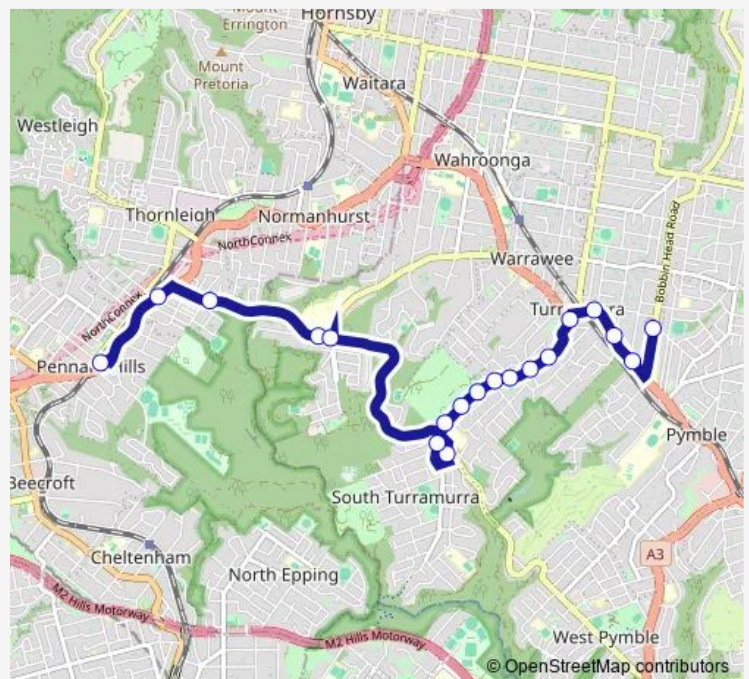

School Bus 8033 Pennant Hills Station to Northside Montessori Ps

[Go to website](#)

Direction

Pennant Hills Station, Railway St, Stand B — Northside Montessori School, Bobbin Head Rd

19 stops

[Open route schedule](#)

Pennant Hills Station, Railway St, Stand B

Pennant Hills Rd At Railway Pde

The Comenarra Pkwy At Butterfield St

The Comenarra Pkwy Opp Browns Rd

Wahroonga Adventist School, The Comenarra Pkwy

Maxwell St After The Comenarra Pkwy

39 Kissing Point Rd

Turramurra Shops, Kissing Point Rd

Pacific Hwy At Turramurra Av

Pacific Hwy At Womerah St

Pacific Hwy After Warrangi St

Northside Montessori School, Bobbin Head Rd

Route schedule

Pennant Hills Station, Railway St, Stand B — Northside Montessori School, Bobbin Head Rd

Monday	07:55
Tuesday	07:55
Wednesday	07:55
Thursday	07:55
Friday	07:55
Saturday	—
Sunday	—

Route info

Direction: Pennant Hills Station, Railway St, Stand B

Stops: 19

Trip Duration: 0 hour 29 min

8033 School Bus time schedules and route maps are available in an offline PDF at busmaps.com. Use the busmaps.com website to see live bus times, train schedule or subway schedule, and step-by-step directions for all public transit in Turrumurra