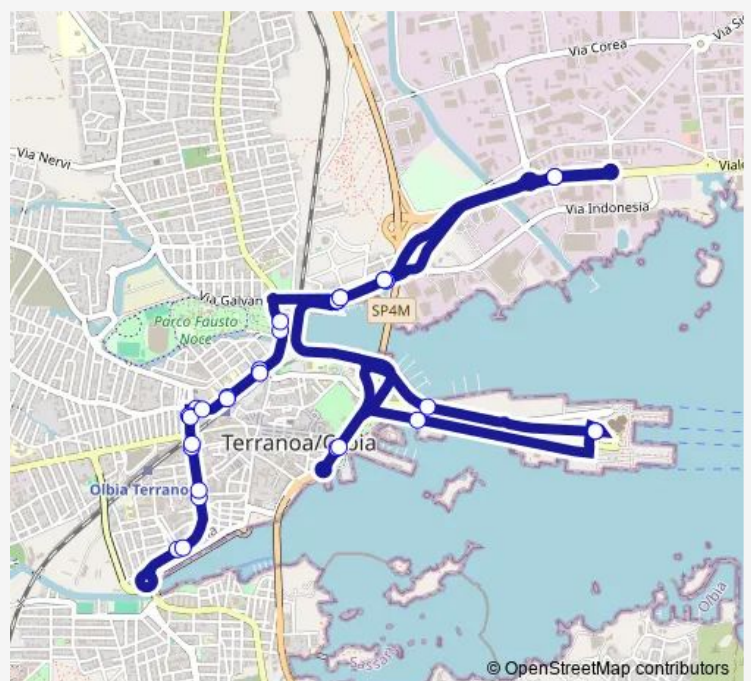

Wednesday 12:40-22:20

Thursday 12:40-22:20

Friday 12:40-22:20

Saturday 12:40-22:20

Sunday 12:40-22:20

Route info

Direction: Porto

Stops: 6

Trip Duration: 0 hour 3 min

Direction

Deposito Aspo — Porto

22 stops

[Open route schedule](#)

Deposito Aspo

V. Indonesia ex Polizia

Via Dei Lidi 67

Tuesday 06:55-21:45

Wednesday 06:55-21:45

Thursday 06:55-21:45

Friday 06:55-21:45

Saturday 06:55-21:45

Sunday 06:55-21:45

Route info

Direction: Porto

Stops: 32

Trip Duration: 0 hour 31 min

Via Dei Lidi fr.5

Via Dei Lidi fr.69

Blumarine

Via Dei Lidi 67

Via Dei Lidi 5

Capitaneria di Porto