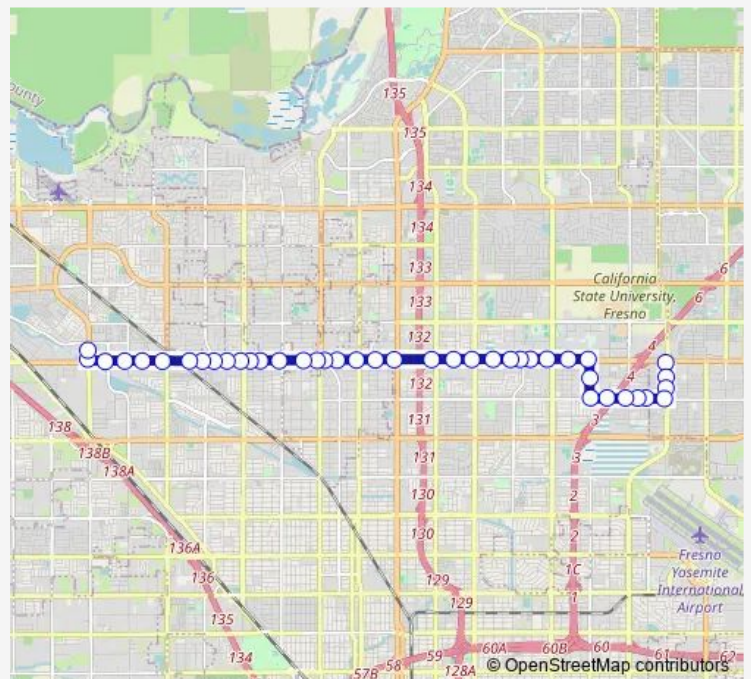

Bus 09 Shaw

[Go to website](#)

Direction
 Brawley - Walmart — SW Willow - Shaw
 35 stops
[Open route schedule](#)

- Brawley - Walmart
- SE Brawley - SAN Jose
- SW SAN Jose - Marty
- SW SAN Jose - Valentine
- SE Shaw - Valentine
- SW Shaw - Feland
- 3077 W Shaw Eb
- SE Shaw - Holt
- SW Shaw - Hughes
- SE Shaw - Sequoia
- SW Shaw - West
- SE Shaw - Channing
- SE Shaw - Delno
- SE Shaw - Fruit
- SE Shaw - Throne
- SE Shaw - Palm
- SE Shaw - Wishon
- SE Shaw - Maroa
- SE Shaw - DEL Mar
- SE Shaw - Glenn
- SE Shaw - Blackstone

Route schedule

Brawley - Walmart — SW Willow - Shaw

Monday	06:07-23:23
Tuesday	06:07-23:23
Wednesday	06:07-23:23
Thursday	06:07-23:23
Friday	06:07-23:23
Saturday	06:53-23:23
Sunday	06:53-18:23

Route info

Direction: Brawley - Walmart
 Stops: 35
 Trip Duration: 0 hour 39 min

09 — Shaw

SE Shaw - Fresno

SE Shaw - Angus

SE Shaw - First

SE Shaw - Fisher

SE Shaw - Fourth

SE Shaw - Sixth

Direction

Brawley - Walmart — SW Cole - Scott

47 stops

[Open route schedule](#)

Brawley - Walmart

SE Brawley - SAN Jose

SW SAN Jose - Marty

SW SAN Jose - Valentine