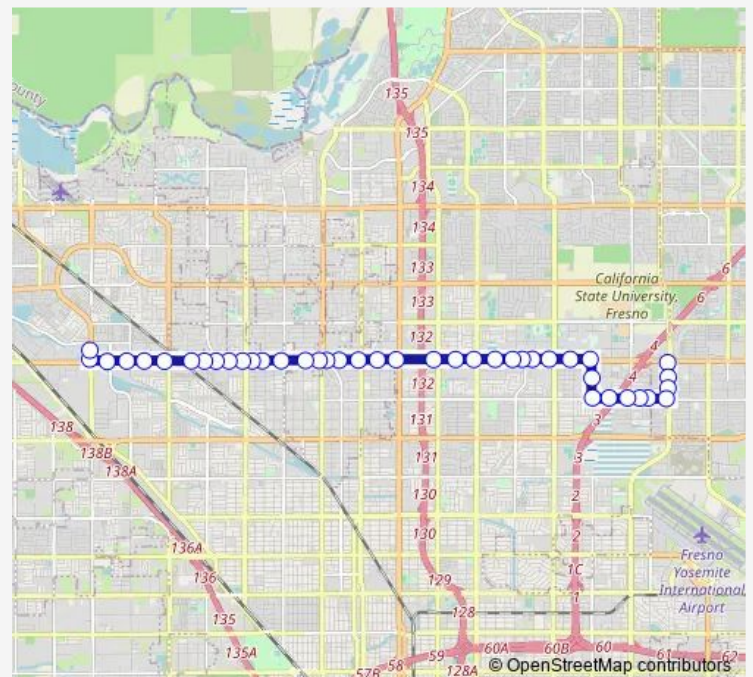

SW Shaw - West

SE Shaw - Channing

SE Shaw - Delno

SE Shaw - Fruit

SE Shaw - Throne

SE Shaw - Palm

SE Shaw - Wishon

SE Shaw - Maroa

SE Shaw - DEL Mar

SE Shaw - Glenn

SE Shaw - Blackstone

Route schedule

Brawley - Walmart — SW Willow - Shaw

Monday 06:07-23:23

Tuesday 06:07-23:23

Wednesday 06:07-23:23

Thursday 06:07-23:23

Friday 06:07-23:23

Saturday 06:53-23:23

Sunday 06:53-18:23

Route info

Direction: Brawley - Walmart

Stops: 35

Trip Duration: 0 hour 38 min

SE Shaw - Ninth

Shaw - Cedar

SE Shaw - Barton

SE Shaw - Maple

SE Shaw - Woodrow

SW Shaw - Chestnut

SW Willow - Shaw

Direction