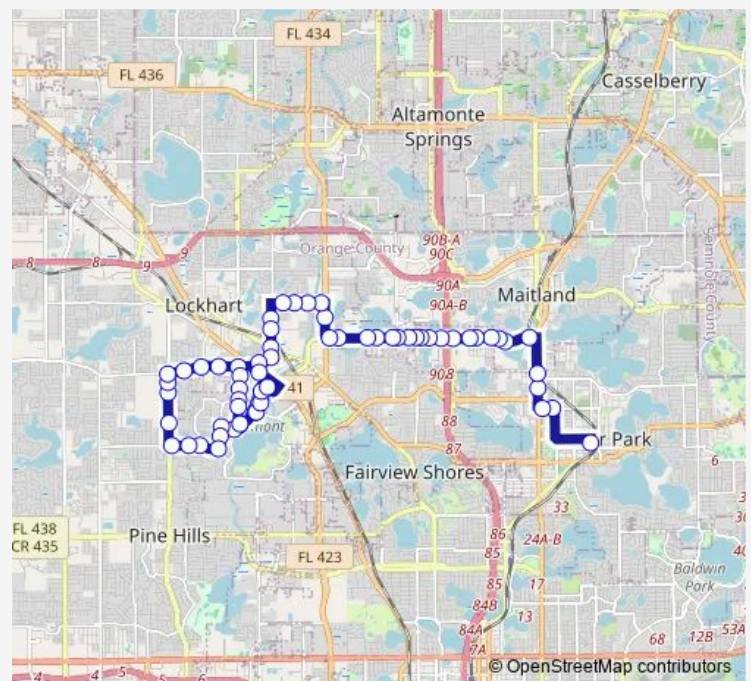

W Kennedy Blvd AND Kennedy Cir

W Kennedy Blvd AND S Keller Rd

W Kennedy Blvd AND Samuel St

W Kennedy Blvd AND Deacon Jones Blvd

W Kennedy Blvd AND Bethune Dr

### Route schedule

Rosewood WAY AND Cinderlane Pky — NEW York AVE AND Welbourne Ave

Monday 05:50-23:00

Tuesday 05:50-23:00

Wednesday 05:50-23:00

Thursday 05:50-23:00

Friday 05:50-23:00

Saturday —

### Route info

Direction: Rosewood WAY AND Cinderlane Pky

Stops: 38

Trip Duration: 0 hour 26 min

09 — Winter Park/Rosemont

W Kennedy Blvd AND S Lake Destiny Dr

E Kennedy Blvd AND S Wymore Rd

E Kennedy Blvd AND Gabriel St