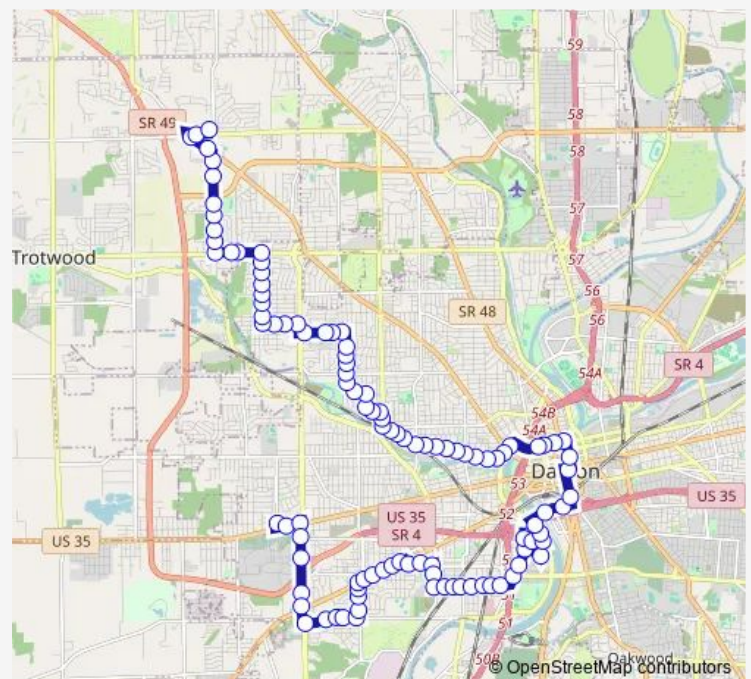

Genesee @ England

Genesee @ 4450 Genesee

Genesee @ Gettysburg

Route schedule

Northwest Hub — Westtown Hub

Monday 05:38-22:58

Tuesday 05:38-22:58

Wednesday 05:38-22:58

Thursday 05:38-22:58

Friday 05:38-22:58

Saturday 05:43-22:58

Sunday 05:43-22:58

Route info

Direction: Northwest Hub

Stops: 98

Trip Duration: 1 hour 1 min

09 — Route 9

Kings @ Gettysburg

Kings @ Roland

Kings @ Kipling

Kipling @ Otterbein

Kipling @ Harvard

Kipling @ Stanford

Kipling @ Cornell

Riverview @ Everett

Riverview @ Vernon

Riverview @ Rosedale

Riverview @ Catalpa

Riverview @ Euclid

Riverview @ Paul Lawrence Dunbar

Riverview @ Ferguson

Riverview @ Broadway