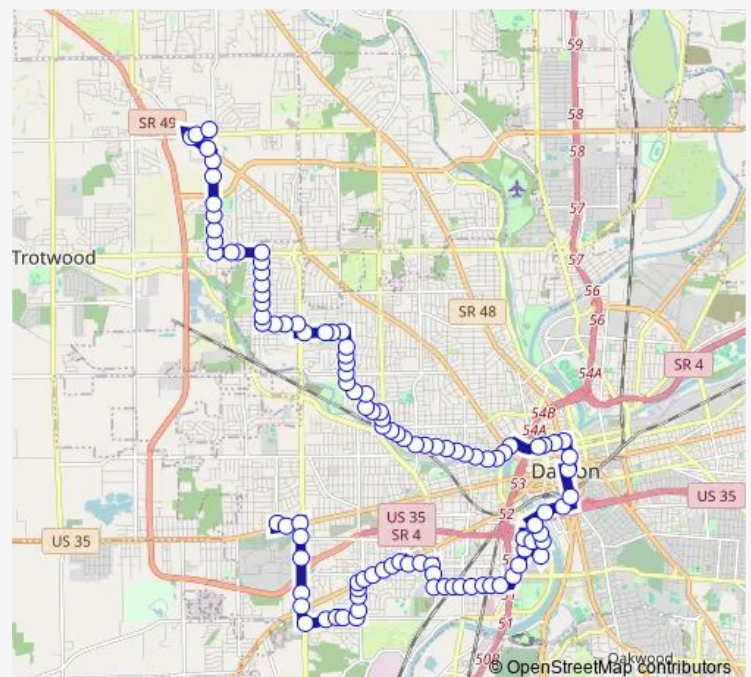

Genesee @ England

Genesee @ 4450 Genesee

Genesee @ Gettysburg

Route schedule

Northwest Hub — Westtown Hub

Monday 05:38-22:58

Tuesday 05:38-22:58

Wednesday 05:38-22:58

Thursday 05:38-22:58

Friday 05:38-22:58

Saturday 05:43-22:58

Sunday 05:43-22:58

Route info

Direction: Northwest Hub

Stops: 98

Trip Duration: 1 hour 5 min

09 — Route 9

Kings @ Gettysburg

Kings @ Roland

Kings @ Kipling

Kipling @ Otterbein

Kipling @ Harvard

Kipling @ Stanford

Kipling @ Cornell

Riverview @ Everett

Riverview @ Vernon

Riverview @ Rosedale

Riverview @ Catalpa

Riverview @ Euclid

Riverview @ Paul Lawrence Dunbar

Riverview @ Ferguson

Riverview @ Broadway