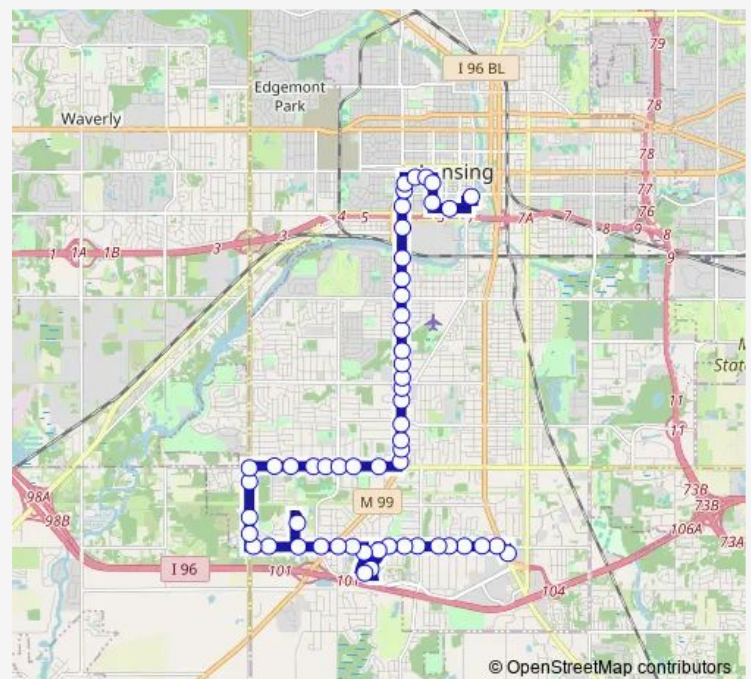

SBD MLK past Gordon Ave

SBD MLK past Rundle Ave

SBD MLK before Dunlap St

SBD MLK at Southland Ave

Route schedule

Cata Trans Center — Meijer S Penn BC West Side

Monday 07:10-20:40

Tuesday 07:10-20:40

Wednesday —

Thursday 06:40-20:40

Friday 10:40-20:40

Saturday —

Sunday —

Route info

Direction: Cata Trans Center

Stops: 63

Trip Duration: 0 hour 40 min

09 — South MLK - Miller

SBD MLK past Holmes Rd

SBD MLK past Warwick Dr

SBD MLK past Hillcrest St

SBD MLK past Mary Ave

SBD MLK past Reo Rd

SBD MLK past Briarfield Dr

WBD Jolly past MLK Blvd

WBD Jolly past Tressa Dr

WBD Jolly before Hughes Rd

WBD Jolly before Richmond St

WBD Jolly past Sidney St

WBD Jolly past Ingham St

WBD Jolly past Wainwright Ave

WBD Jolly past Conners Ave