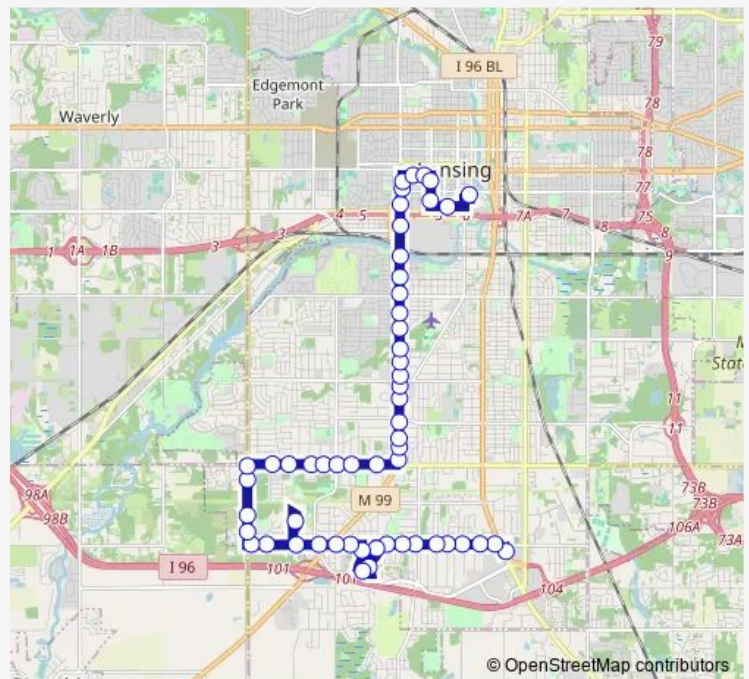

SBD MLK past Gordon Ave

SBD MLK past Rundle Ave

SBD MLK before Dunlap St

SBD MLK at Southland Ave

Route schedule

Cata Trans Center — Meijer S Penn BC West Side

Monday 06:40-20:40

Tuesday 06:40-20:40

Wednesday 14:40-20:40

Thursday 06:40-20:40

Friday 08:40-20:10

Saturday —

Sunday —

Route info

Direction: Cata Trans Center

Stops: 63

Trip Duration: 0 hour 40 min

09 — South MLK - Miller

SBD MLK past Holmes Rd

SBD MLK past Warwick Dr

SBD MLK past Hillcrest St

SBD MLK past Mary Ave

SBD MLK past Reo Rd

SBD MLK past Briarfield Dr

WBD Jolly past MLK Blvd

WBD Jolly past Tressa Dr

WBD Jolly before Hughes Rd

WBD Jolly before Richmond St

WBD Jolly past Sidney St

WBD Jolly past Ingham St

WBD Jolly past Wainwright Ave

WBD Jolly past Conners Ave