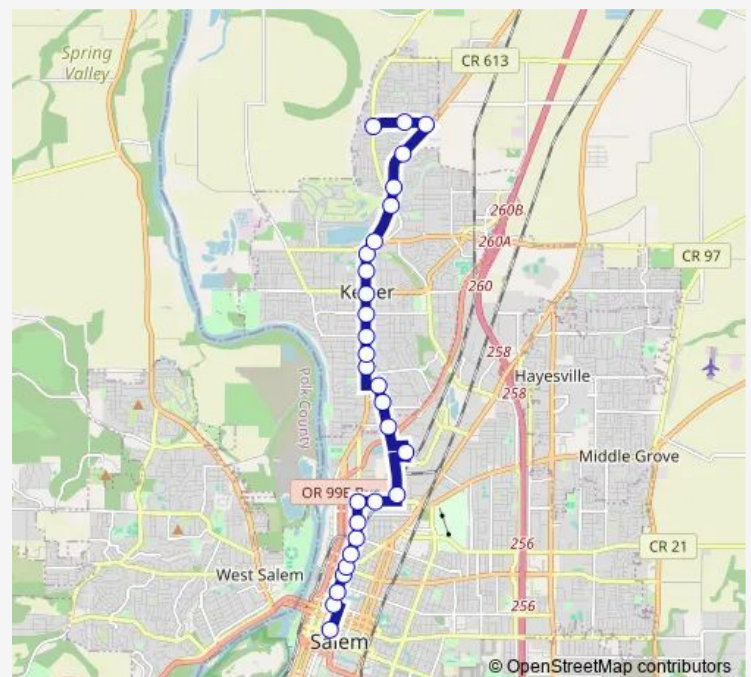

### Route schedule

Parkmeadow @ Wheatland — Downtown Transit Center - Bay O

Monday 05:54-21:23

Tuesday 05:54-21:23

Wednesday 05:54-21:23

Thursday 05:54-21:23

Friday 05:54-21:23

Saturday 06:24-21:23

### Route info

Direction: Parkmeadow @ Wheatland

Stops: 26

Trip Duration: 0 hour 26 min

09 — Cherry / River Road

Broadway @ Shipping

Broadway @ Gaines

Broadway @ Belmont

High @ Division

Downtown Transit Center - Bay O

## Route info

Direction: Downtown Transit Center - Bay O

Stops: 29

Trip Duration: 0 hour 23 min

River Rd @ Hidden Creek

River Rd @ Northrup

Parkmeadow @ Oneil

Parkmeadow @ Meadowglen