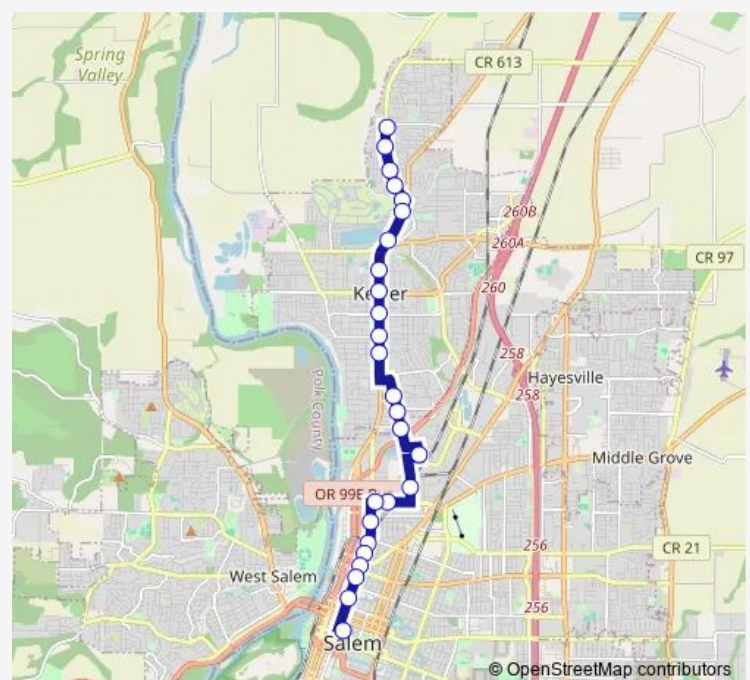

Pine @ 5th

Broadway @ Columbia

Broadway @ Jefferson

Route schedule

Parkmeadow @ Wheatland — Downtown Transit Center - Bay O

Monday 13:23-18:25

Tuesday 13:23-18:25

Wednesday 13:23-18:25

Thursday 13:23-18:25

Friday 13:23-18:25

Saturday —

Sunday —

Route info

Direction: Parkmeadow @ Wheatland

Stops: 26

Trip Duration: 0 hour 28 min

09 — Cherry / River Road

Broadway @ Shipping

Broadway @ Gaines

Broadway @ Belmont

High @ Division

Downtown Transit Center - Bay O

Direction

Parkmeadow @ Wheatland — Downtown Transit Center - Bay Q

River Rd @ Chemawa

River Rd @ Claggett

River Rd @ Keizer Creekside Shopping

River Rd @ Lockhaven

River Rd @ Manzanita

Route schedule

Downtown Transit Center - Bay Q — Parkmeadow @ Wheatland

Monday 05:40-21:00