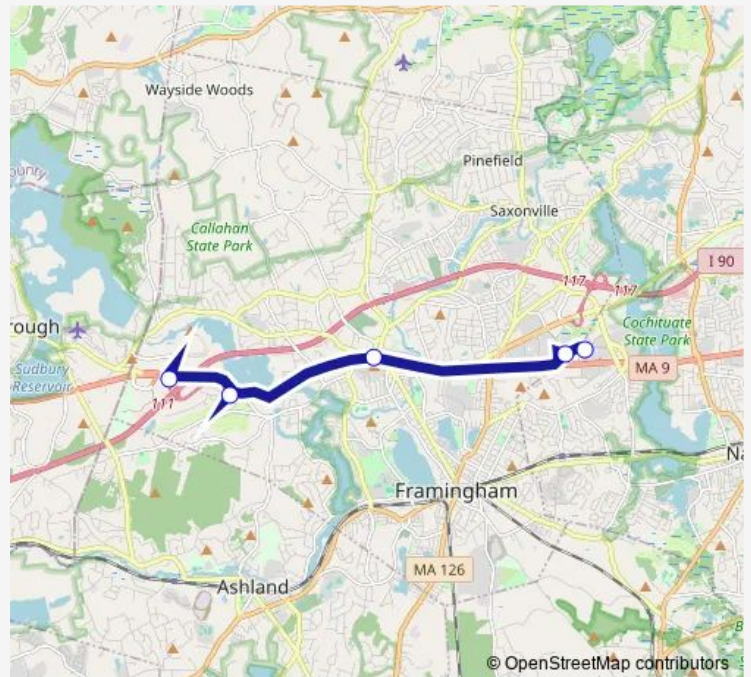

Wednesday 13:36-20:04

Thursday 13:36-20:04

Friday 13:36-20:04

Saturday —

Sunday —

Route info

Direction:

Stops: 0

Trip Duration: — min

Direction

Rt 9 Park and Ride — Natick Mall - Wegmans

5 stops

[Open route schedule](#)

Rt 9 Park and Ride

The Green at 9 and 90

High St

Sunday —

Route info

Direction: Natick Mall - Wegmans

Stops: 6

Trip Duration: 0 hour 15 min

Direction

Staples Drive — Natick Mall - Wegmans

5 stops

Route info

Direction: Natick Mall - Wegmans

Stops: 5

Trip Duration: 0 hour 25 min

Direction

Staples Drive — Natick Mall - Wegmans

6 stops

[Open route schedule](#)