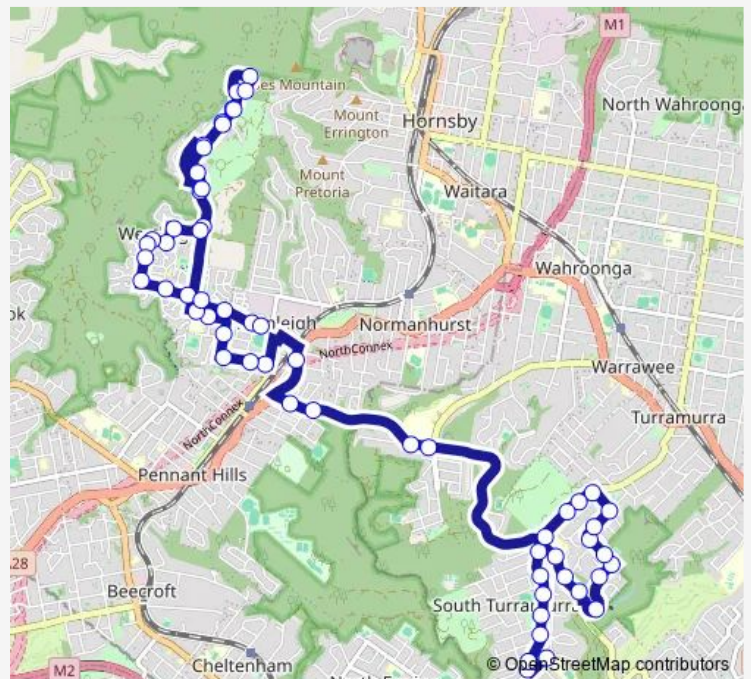

- Turramurra High School, Maxwell St
- Koombalah Av At Kissing Point Rd
- Kissing Point Rd At Benning Av
- Kissing Point Rd Opp Geoffrey St
- Kissing Point Rd Opp Buller St
- Kissing Point Rd Opp Havelock St
- South Turramurra Shops, Kissing Point Rd
- Kissing Point Rd After Canoon Rd
- The Comenarra Pkwy Before Nimbrin St
- The Comenarra Pkwy Opp Hudson Cl
- Comenarra Playing Field, The Comenarra Pkwy
- 18 Ravenhill Rd
- Carina Rd At Kuruk Pl
- Carina Rd At Mimosa Rd
- Mimosa Rd Opp Rofe Oval
- Mimosa Rd Before Waratah Rd
- Waratah Rd Opp Taylor Av
- Waratah Rd At Boronia Av
- Kissing Point Rd At Boronia Av
- Kissing Point Rd At Niobe Lane

Route schedule

Turramurra High School, Maxwell St — Duffy Av After Huntingdale Way

Monday	15:05
Tuesday	14:35
Wednesday	15:05
Thursday	15:05
Friday	—
Saturday	—
Sunday	—

Route info

Direction: Turramurra High School, Maxwell St

Stops: 59

Trip Duration: 0 hour 56 min

9106 — Turramurra HS to Duffy Av after Huntingdale way, Thornleigh via Westleigh

Kissing Point Rd At Wattle Pl

Turrumurra Public School, Kissing Point Rd

The Comenara Pkwy Opp Wahroonga Adventist School

Elouera Rd Before Stringybark Cl

Elouera Rd Opp Duneba Dr

Elouera Rd Before Duffy Av

Westleigh Shops, Duffy Av

Duffy Av Before Quarter Sessions Rd

Duffy Av After Quarter Sessions Rd

Duffy Av After The Sanctuary