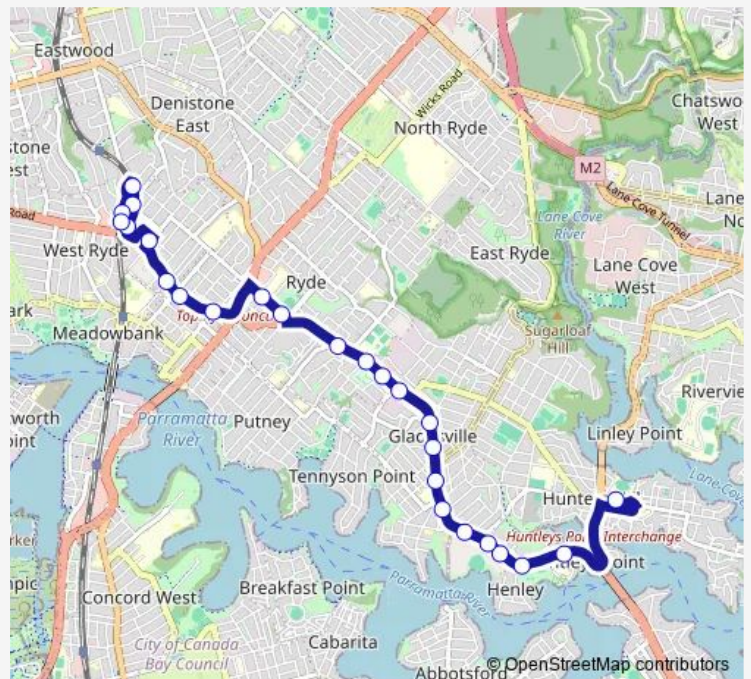

School Bus 571w Hunters Hill High to West Ryde Station

[Go to website](#)

Direction

Hunters Hill High School, The Avenue — West Ryde Station (Set Down)

25 stops

[Open route schedule](#)

- Hunters Hill High School, The Avenue
- Riverside Girls High School, Victoria Rd
- Gladesville Reserve, Victoria Rd
- Gladesville Hospital, Victoria Rd
- Victoria Rd Opp Salter St
- Gladesville Hospital, Victoria Rd
- Victoria Rd At Pearson St
- Trim Place, Victoria Rd
- Victoria Rd After Hepburn Av
- Victoria Rd At Osgathorpe Rd
- Victoria Rd Before Tennyson Rd
- Victoria Rd At Weaver St
- Ryde Aquatic Leisure Centre, Victoria Rd
- St Charles Primary School, Victoria Rd
- Blaxland Rd Before Hatton St
- Blaxland Rd Opp Top Ryde Community Health Centre
- Victoria Rd At Belmore St
- Victoria Rd Before Bowden St
- Victoria Rd At Forsyth St
- Hermitage Rd Before Herbert St
- West Ryde Station, Ryedale Rd

Route schedule

Hunters Hill High School, The Avenue — West Ryde Station (Set Down)

Monday	15:23
Tuesday	15:23
Wednesday	15:23
Thursday	15:23
Friday	15:23
Saturday	—
Sunday	—

Route info

Direction: Hunters Hill High School, The Avenue

Stops: 25

Trip Duration: 0 hour 37 min

571w — Hunters Hill High to West Ryde Station

Ryedale Rd Opp Ryde Eastwood Leagues Club

Ryedale Rd Before Marlow Av

West Pde After Miriam Rd

West Ryde Station (Set Down)