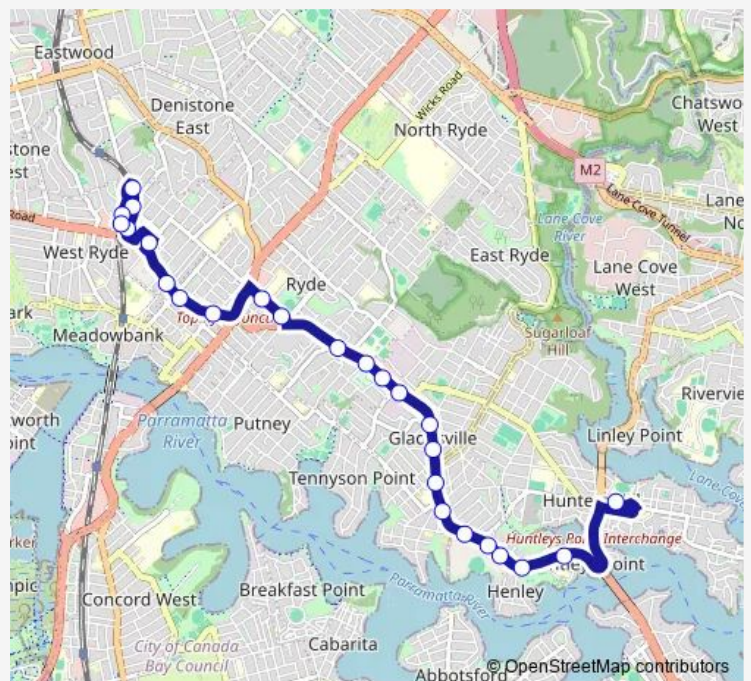

School Bus 571w Hunters Hill High to West Ryde Station

[Go to website](#)

Direction

Hunters Hill High School, The Avenue — West Ryde Station (Set Down)

25 stops

[Open route schedule](#)

- Hunters Hill High School, The Avenue
- Riverside Girls High School, Victoria Rd
- Gladesville Reserve, Victoria Rd
- Gladesville Hospital, Victoria Rd
- Victoria Rd Opp Salter St
- Gladesville Hospital, Victoria Rd
- Victoria Rd At Pearson St
- Trim Place, Victoria Rd
- Victoria Rd After Hepburn Av
- Victoria Rd At Osgathorpe Rd
- Victoria Rd Before Tennyson Rd
- Victoria Rd At Weaver St
- Ryde Aquatic Leisure Centre, Victoria Rd
- St Charles Primary School, Victoria Rd
- Blaxland Rd Before Hatton St
- Blaxland Rd Opp Top Ryde Community Health Centre
- Victoria Rd At Belmore St
- Victoria Rd Before Bowden St
- Victoria Rd At Forsyth St
- Hermitage Rd Before Herbert St
- West Ryde Station, Ryedale Rd

Route schedule

Hunters Hill High School, The Avenue — West Ryde Station (Set Down)

Monday	15:23
Tuesday	15:23
Wednesday	15:23
Thursday	15:23
Friday	15:23
Saturday	—
Sunday	—

Route info

Direction: Hunters Hill High School, The Avenue

Stops: 25

Trip Duration: 0 hour 37 min

571w — Hunters Hill High to West Ryde Station

Ryedale Rd Opp Ryde Eastwood Leagues Club

Ryedale Rd Before Marlow Av

West Pde After Miriam Rd

West Ryde Station (Set Down)