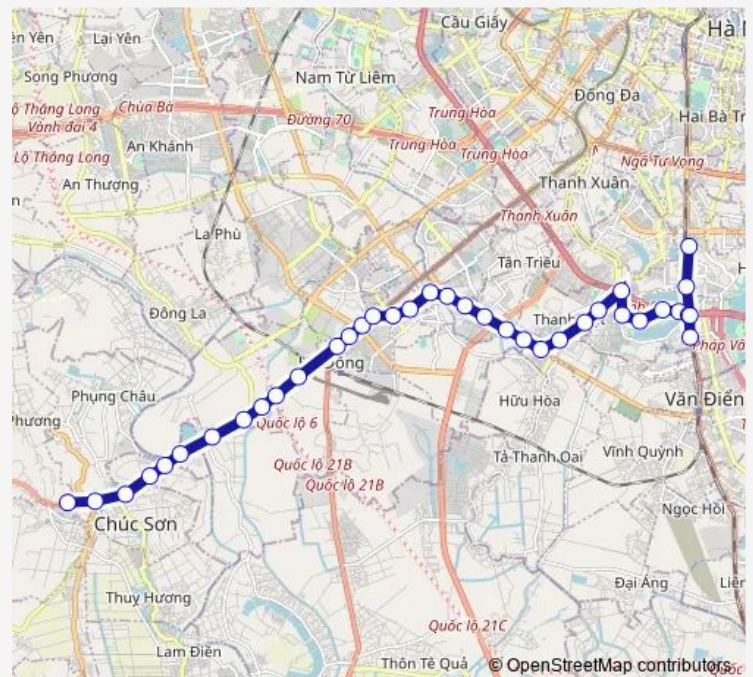

Stop_103_1_S20

Stop_103_1_S21

Stop_103_1_S22

Route schedule

Stop_37_1_S40 — Stop_06b_2_S27

Monday 06:30-19:38

Tuesday 06:30-19:38

Wednesday 06:30-19:38

Thursday 06:30-19:38

Friday 06:30-19:38

Saturday 06:30-19:38

Sunday 06:30-19:38

Route info

Direction: Stop_37_1_S40

Stops: 37

Trip Duration: 1 hour 18 min