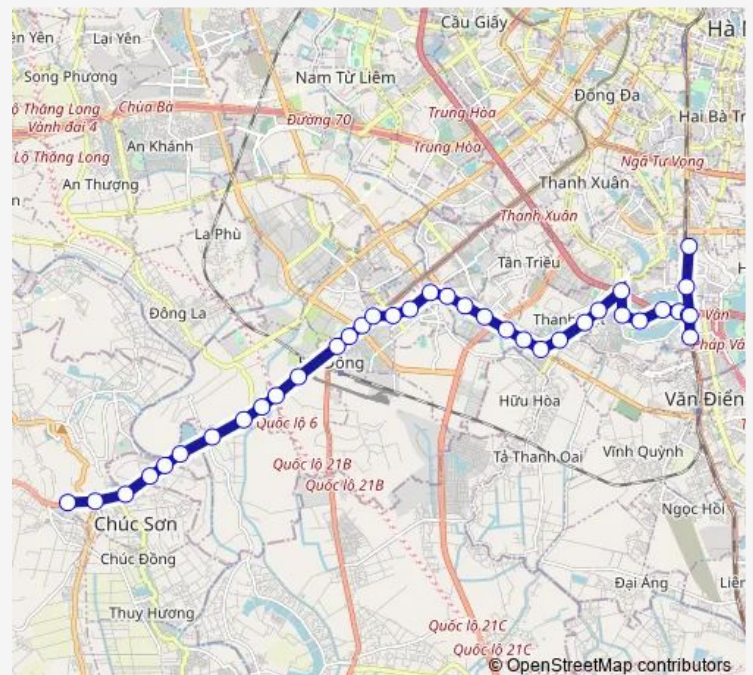

Stop_103_1_S20

Stop_103_1_S21

Stop_103_1_S22

Route schedule

Stop_37_1_S40 — Stop_06b_2_S27

Monday 06:30-19:38

Tuesday 06:30-19:38

Wednesday 06:30-19:38

Thursday 06:30-19:38

Friday 06:30-19:38

Saturday 06:30-19:38

Sunday 06:30-19:38

Route info

Direction: Stop_37_1_S40

Stops: 37

Trip Duration: 1 hour 18 min

Route_37_2

BusMaps

STOP_62_1_S13

STOP_62_1_S14

STOP_62_1_S15

Stop_106_1_S10

Stop_106_1_S11

Stop_37_2_S27