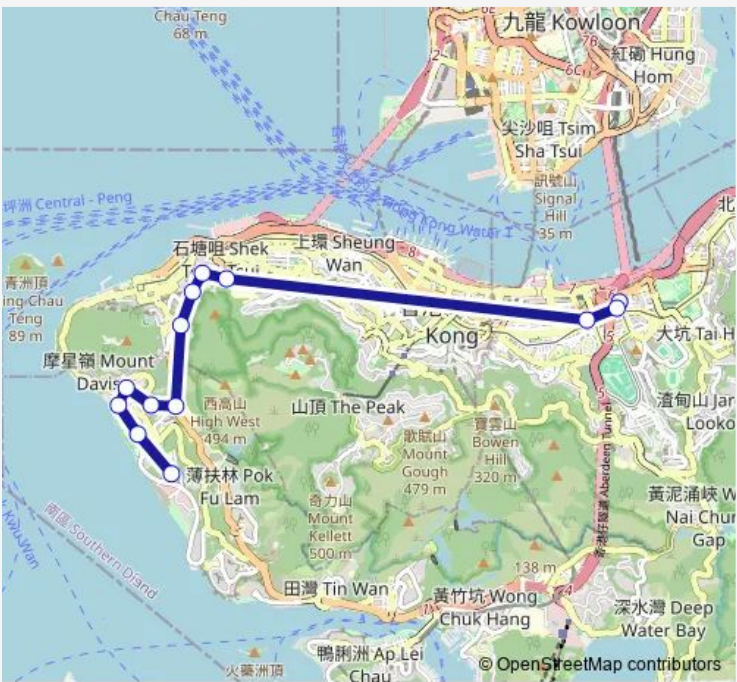

Bus 10P Jaffe Road, Near SIU ON Plaza - Cyberport BUS Terminus

[Go to website](#)

Direction
JAFFE ROAD, NEAR SIU ON PLAZA — CYBERPORT BUS TERMINUS

13 stops

[Open route schedule](#)

- JAFFE ROAD, NEAR SIU ON PLAZA
- LOCKHART ROAD, NEAR COMO COMO
- LOCKHART ROAD, HOUSE NO. 338
- POK FU LAM Road, West Gate OF THE University OF Hong Kong
- POK FU LAM Road, Opposite THE Belcher'S
- POKFULAM ROAD NEAR POKFIELD ROAD
- POKFULAM ROAD NEAR MOUNT DAVIS ROAD
- QUEEN MARY HOSPITAL, POK FU LAM ROAD|QUEEN MARY HOSPITAL
- BISNEY ROAD, NEAR BISNEY COVE
- Sandy BAY Road|Sandy BAY Road, THE Duchess OF Kent Children'S Hospital
- SHA WAN DRIVE, OUTSIDE MACLEHOSE MEDICAL REHABILITATION CENTRE
- SHA WAN DRIVE, NEAR TAM GARDENS BLOCK 5
- CYBERPORT BUS TERMINUS

Route schedule
JAFFE ROAD, NEAR SIU ON PLAZA — CYBERPORT BUS TERMINUS

Monday	07:45-08:45
Tuesday	07:45-08:45
Wednesday	07:45-08:45
Thursday	07:45-08:45
Friday	07:45-08:45
Saturday	—
Sunday	—

Route info

Direction: JAFFE ROAD, NEAR SIU ON PLAZA

Stops: 13

Trip Duration: 0 hour 21 min

■ 10P — Jaffe Road, Near SIU ON Plaza - Cyberport BUS Terminus **BusMaps**

Direction

CYBERPORT BUS TERMINUS — JAFFE ROAD, NEAR SIU ON PLAZA

13 stops

[Open route schedule](#)

CYBERPORT BUS TERMINUS

SHA WAN DRIVE, NEAR UNIVERSITY OF HONG KONG STANLEY HO SPORTS CENTRE

SHA WAN Drive, Opposite Maclehorse Medical Rehabilitation Centre

Sandy BAY Road

CONSORT RISE, NEAR CONSORT VILLAS HOUSE A