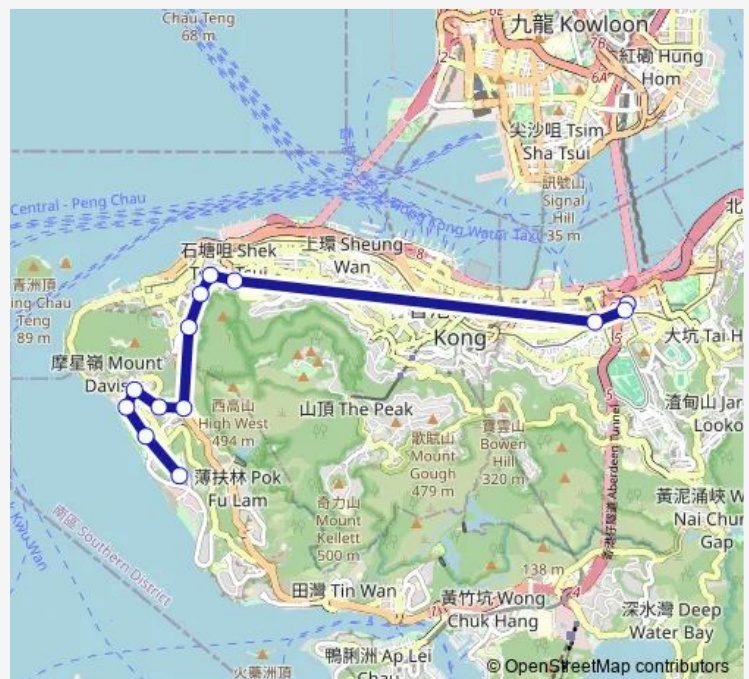

SHA WAN Drive, Near TAM Gardens Block 5

Cyberport BUS Terminus

Route schedule

Jaffe Road, Near SIU ON Plaza — Cyberport BUS Terminus

Monday 07:45-08:45

Tuesday 07:45-08:45

Wednesday 07:45-08:45

Thursday 07:45-08:45

Friday 07:45-08:45

Saturday —

Sunday —

Route info

Direction: Jaffe Road, Near SIU ON Plaza

Stops: 13

Trip Duration: 0 hour 21 min

Direction

Cyberport BUS Terminus — Jaffe Road, Near SIU ON Plaza

13 stops

[Open route schedule](#)

Cyberport BUS Terminus

SHA WAN Drive, Near University OF Hong Kong Stanley HO Sports Centre

SHA WAN Drive, Opposite Macle hose Medical Rehabilitation Centre

Monday 17:15-18:15

Tuesday 17:15-18:15

Wednesday 17:15-18:15

Thursday 17:15-18:15

Friday 17:15-18:15

Saturday —

Sunday —

Route info