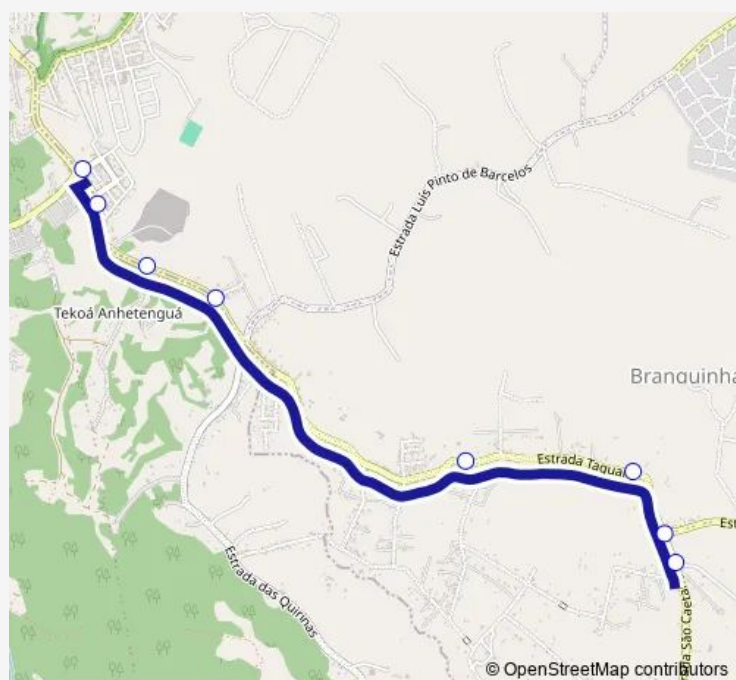

Direction

SAO CAETANO E M OLYMPIO C DE OLIVEIRA — JD. Outeiral

9 stops

[Open route schedule](#)

SAO CAETANO E M OLYMPIO C DE OLIVEIRA

SAO CAETANO DF MADEIREIRA E FERRAGEM SAO LUIZ

SAO CAETANO 11250

JOAO DE OLIVEIRA REMIAO 10370

JOAO DE OLIVEIRA REMIAO 9676 R MUTINELEE

JOAO DE OLIVEIRA REMIAO 9258

JOAO DE OLIVEIRA REMIAO 8794 SALAO DO REINO DAS TESTEMUNHAS DE JEOVA

JD. Outeiral

JD. Outeiral

Route schedule

SAO CAETANO E M OLYMPIO C DE OLIVEIRA — JD. Outeiral

Monday	12:05-17:05
Tuesday	12:05-17:05
Wednesday	12:05-17:05
Thursday	12:05-17:05
Friday	12:05-17:05
Saturday	—
Sunday	—

Route info

Direction: SAO CAETANO E M OLYMPIO C DE OLIVEIRA

Stops: 9

Trip Duration: 0 hour 13 min

A981 — Parada 21 Escolar / Alimentadora

A981 Bus time schedules and route maps are available in an offline PDF at busmaps.com. Use the busmaps.com website to see live bus times, train schedule or subway schedule, and step-by-step directions for all public transit in Porto Alegre