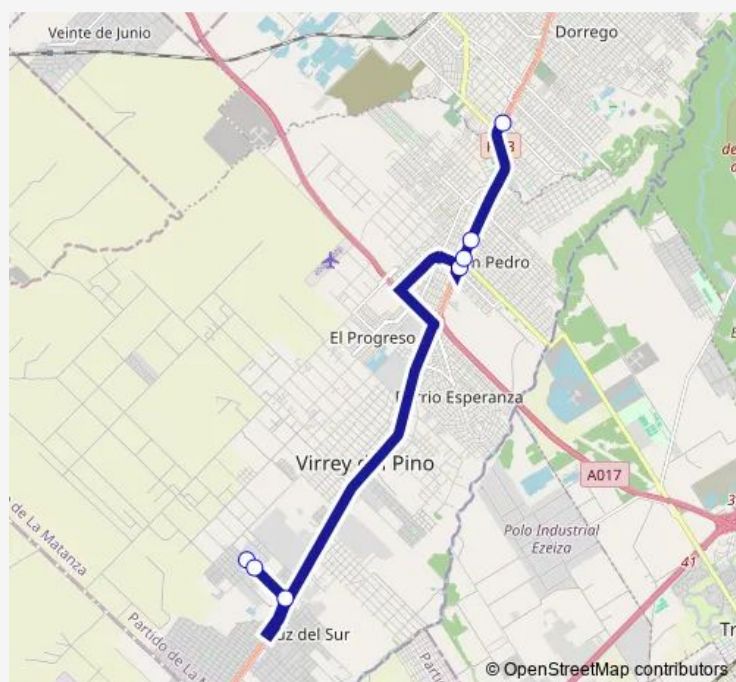

### Direction

Colorado 10300-10398 — Brigadier General Juan Manuel DE Rosas Y Ruta Nac!

7 stops

[Open route schedule](#)

Colorado 10300-10398

Horacio Quiroga 5799-5999

Horacio Quiroga 5999-6299

Brigadier General Juan Manuel DE Rosas 20900-20976

### Route schedule

Colorado 10300-10398 — Brigadier General Juan Manuel DE Rosas Y Ruta Nac!

Monday 05:00-23:40

Tuesday 05:00-23:40

Wednesday 05:00-23:40

Thursday 05:00-23:40

Friday 05:00-23:40

Saturday 05:00-23:40

### Route info

Direction: Colorado 10300-10398

Stops: 7

Trip Duration: 1 hour 29 min

622ro5 — Jmlmtz622

## Route info

Direction: Brigadier General Juan Manuel DE Rosas  
18400-18498

Stops: 11

Trip Duration: 1 hour 19 min

622ro5 Bus time schedules and route maps are available in an offline PDF at [busmaps.com](https://busmaps.com). Use the [busmaps.com](https://busmaps.com) website to see live bus times, train schedule or subway schedule, and step-by-step directions for all public transit in Ezeiza