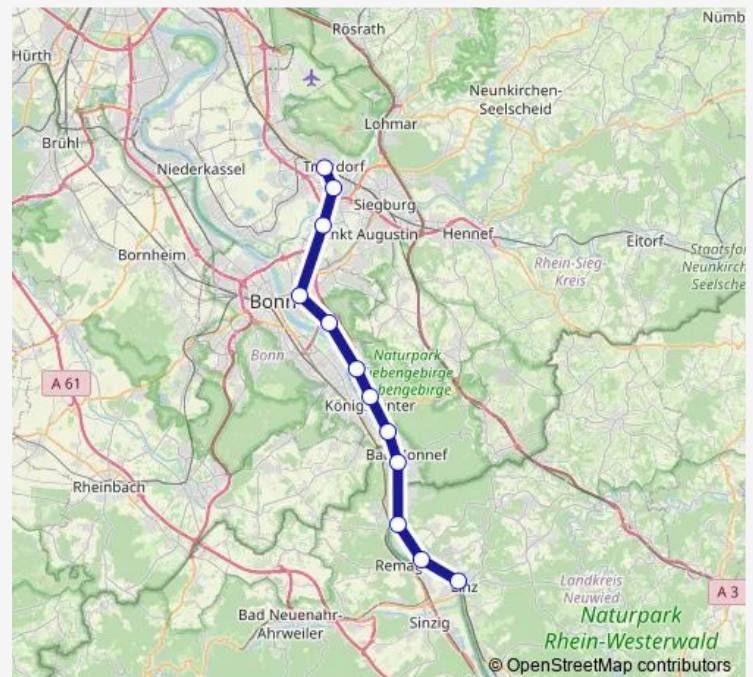

Bus RB27

[Go to website](#)

Direction

Troisdorf Bf — Linz (Rhein) Linz Bf

12 stops

[Open route schedule](#)

Troisdorf Bf

Troisdorf Friedrich-Wilhelms-Hütte Bf

Erpel Bf

Linz (Rhein) Linz Bf

Route schedule

Troisdorf Bf — Linz (Rhein) Linz Bf

Monday 20:29-23:29

Tuesday 00:29-23:29

Wednesday 00:07-01:07

Thursday 20:29-23:29

Friday 00:29

Saturday —

Sunday —

Route info

Direction: Troisdorf Bf

Stops: 12

Trip Duration: 1 hour 33 min

■ RB27

BusMaps

Direction

Königswinter Bf — Koblenz Hauptbahnhof

15 stops

[Open route schedule](#)

Königswinter Bf

Bad Honnef Rhöndorf Bf

Bad Honnef Bf