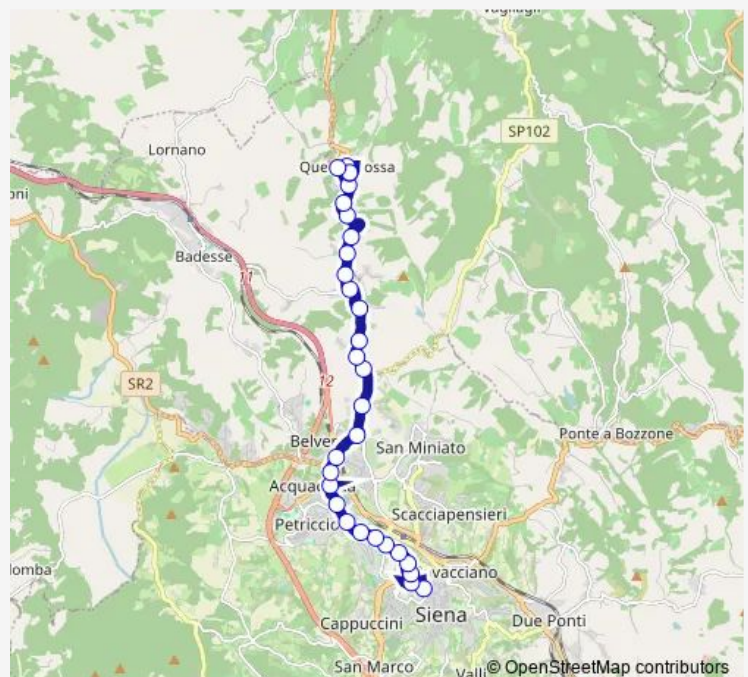

Torre Fiorentina

Via Fiorentina

Palazzo Diavoli

Route schedule

Quercegrossa — Piazza Gramsci

Monday	06:20-20:30
Tuesday	06:20-17:25
Wednesday	06:20-20:10
Thursday	06:20-20:10
Friday	06:20-20:30
Saturday	06:20-20:30
Sunday	15:40-20:30

Route info

Direction: Quercegrossa

Stops: 29

Trip Duration: 0 hour 25 min

S35 — P.Gramsci-Colombaio-Quercegrossa

Bivio Montebello

Cavour

Antiporto Camollia

Friday 07:23

Saturday —

Sunday —

Route info

Direction: Quercegrossa

Stops: 30

Trip Duration: 0 hour 25 min

Pisacane

Saturday 06:55-20:15

Sunday 15:10-20:00

Route info

Direction: Piazza Gramsci

Stops: 30

Trip Duration: 0 hour 25 min

Bivio Calamandei

Via Petroio