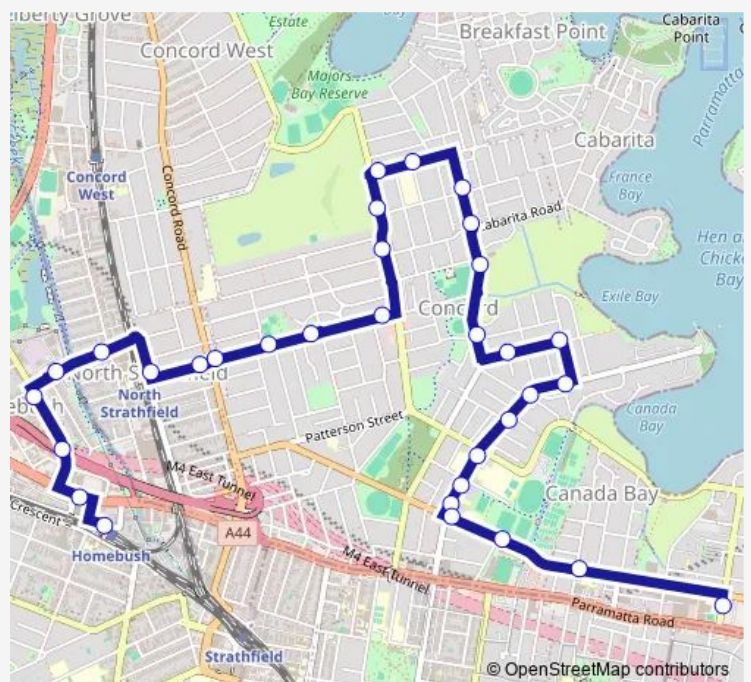

# School Bus 575s Homebush Station to Rosebank College

[Go to website](#)

**Direction**

Homebush Station, Loftus Cres — Harris Rd Opp Rosebank College

32 stops

[Open route schedule](#)

- Homebush Station, Loftus Cres
- Parramatta Rd After Knight St
- Underwood Rd After Powell St
- Underwood Rd Before Pomeroy St
- Pomeroy St Opp Ismay Av
- Pomeroy St At George St
- Queen St Opp North Strathfield Station
- Wellbank St Before Concord Rd
- Wellbank St Opp Concord Fire Station
- Central Park, Wellbank St
- Concord Library, Wellbank St
- Wellbank St Before Majors Bay Rd
- Concord Uniting Church, Majors Bay Rd
- Majors Bay Rd Opp Archer St
- Brays Rd At Majors Bay Rd
- Brays Rd Opp Noble St
- Frederick St At Archer St
- Frederick St At Cabarita Rd
- Massey Park Golf Club, Ian Pde
- Ian Pde Opp Greenlees Park
- Zoeller St Opp Lindfield Av

**Route schedule**

Homebush Station, Loftus Cres — Harris Rd Opp Rosebank College

Monday	07:50
Tuesday	07:50
Wednesday	07:50
Thursday	07:50
Friday	07:50
Saturday	—
Sunday	—

**Route info**

Direction: Homebush Station, Loftus Cres

Stops: 32

Trip Duration: 0 hour 26 min

575s — Homebush Station to Rosebank College

Zoeller St At Salt St

Burwood Rd At Ward St

Burwood Rd At Edith Av

Burwood Rd Opp Wallace St

Burwood Rd At Crane St

Burwood Rd At Stanley St

Concord Private Hospital, Burwood Rd

Concord Community Centre, Gipps St

St Lukes Park, Gipps St

Queens Rd At Walker St

Harris Rd Opp Rosebank College

575s School Bus time schedules and route maps are available in an offline PDF at [busmaps.com](https://busmaps.com). Use the [busmaps.com](https://busmaps.com) website to see live bus times, train schedule or subway schedule, and step-by-step directions for all public transit in Sydney