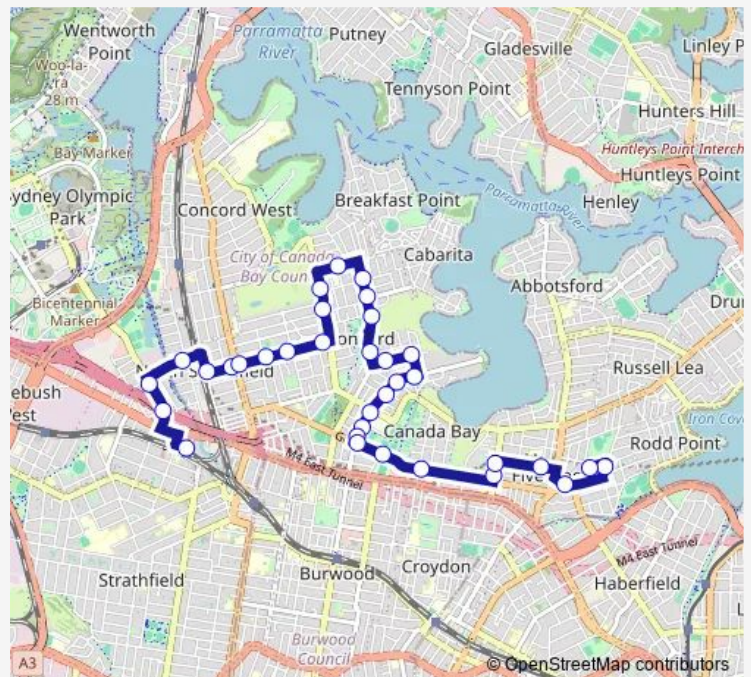

Majors Bay Rd Opp Archer St

Brays Rd Opp Noble St

Frederick St At Archer St

Cabarita Junction, Frederick St

Massey Park Golf Club, Ian Pde

Ian Pde Opp Greenlees Park

Zoeller St Opp Lindfield Av

Zoeller St At Salt St

Burwood Rd At Ward St

Burwood Rd At Edith Av

### Route schedule

Homebush Station, Loftus Cres — Domremy College, First Av

Monday 07:38

Tuesday 07:38

Wednesday 07:38

Thursday 07:38

Friday —

Saturday —

### Route info

Direction: Homebush Station, Loftus Cres

Stops: 34

Trip Duration: 0 hour 42 min

575s — Homebush Station to Rosebank College

Burwood Rd Opp Wallace St

Burwood Rd At Crane St

Burwood Rd At Stanley St