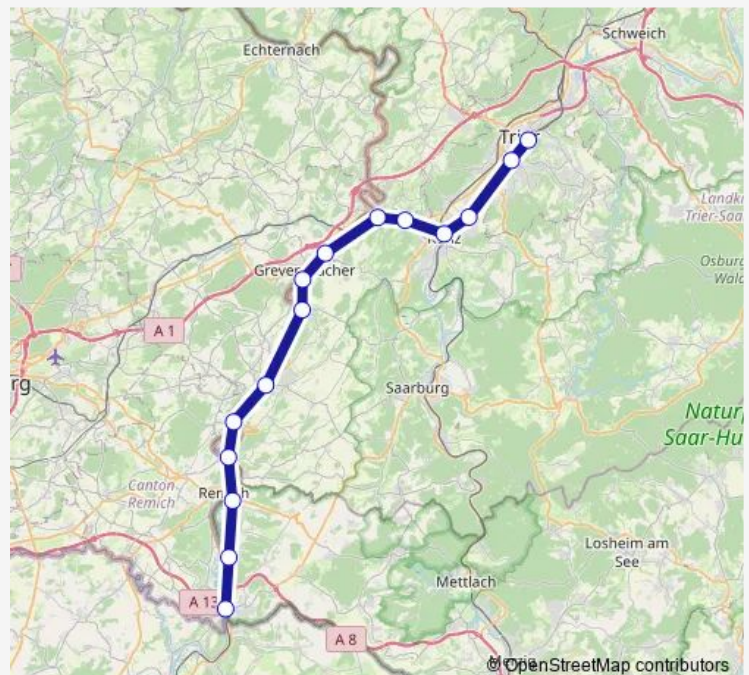

### Route schedule

Koblenz Hauptbahnhof — Kobern-Gondorf Bf

Monday	—
Tuesday	—
Wednesday	04:49
Thursday	04:49
Friday	04:49
Saturday	04:49
Sunday	—

### Route info

Direction: Koblenz Hauptbahnhof

Stops: 5

Trip Duration: 0 hour 27 min

■ RB82

BusMaps

## Route info

Direction: Trier, Hauptbahnhof

Stops: 15

Trip Duration: 2 hour 4 min