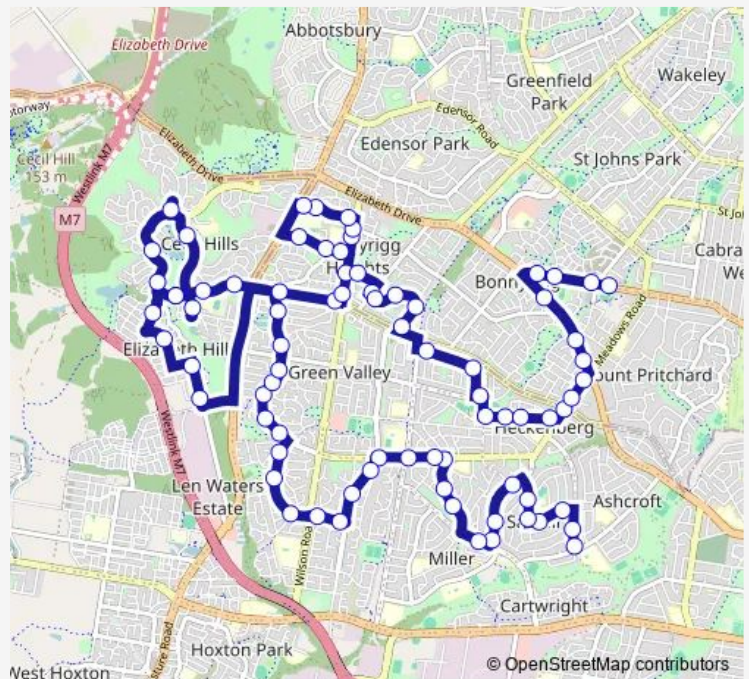

### Route schedule

Sadleir Av After Maxwells Av — Our Lady Of Mt Carmel Primary School, Cabramatta Rd W

Monday 07:31

Tuesday 07:31

Wednesday 07:31

Thursday 07:31

Friday 07:31

Saturday —

### Route info

Direction: Sadleir Av After Maxwells Av

Stops: 78

Trip Duration: 1 hour 12 min

9304 — Sadleir to Our Lady of Mount Carmel Primary Mt Pritchard via Cecil Hills

Daydream Reserve, Hinchinbrook Dr