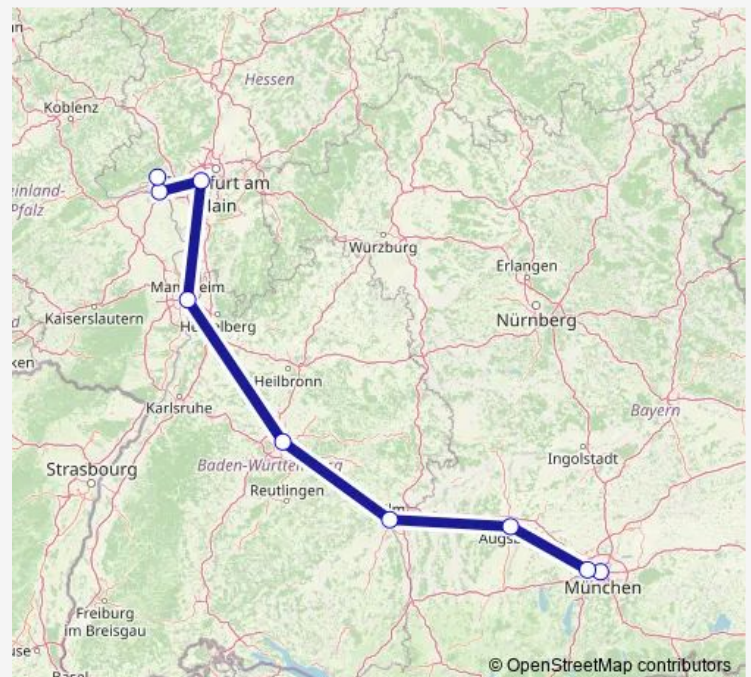

Rail ICE 510

[Go to website](#)

Direction

München Hbf — Wiesbaden Hbf

9 stops

[Open route schedule](#)

München Hbf

München-Pasing

Augsburg Hbf

Ulm Hbf

Stuttgart Hbf

Mannheim Hbf

Frankfurt(M) Flughafen Fernbf

Mainz Hbf

Wiesbaden Hbf

Route schedule

München Hbf — Wiesbaden Hbf

Monday 19:28

Tuesday 19:28

Wednesday 19:28

Thursday 19:28

Friday —

Saturday —

Sunday —

Route info

Direction: München Hbf

Stops: 9

Trip Duration: 4 hour 16 min

ICE 510

ICE 510 Rail time schedules and route maps are available in an offline PDF at busmaps.com. Use the busmaps.com website to see live bus times, train schedule or subway schedule, and step-by-step directions for all public transit in Munich