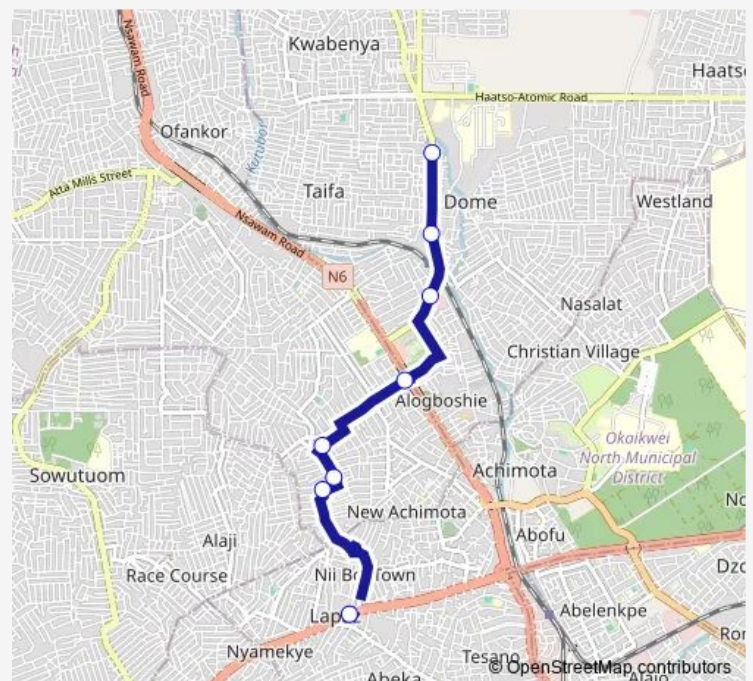

Bus 021b Null

[Go to website](#)

Direction

Dome New Station — Terminal Abeka lapaz

8 stops

[Open route schedule](#)

Dome New Station

Old Station 092

Dome Market

Mile 7 021

Cpf

Family Life

Petroleum

Terminal Abeka lapaz

Route schedule

Dome New Station — Terminal Abeka lapaz

Monday 16:08

Tuesday 16:08

Wednesday 16:08

Thursday 16:08

Friday 16:08

Saturday 16:08

Sunday 16:08

Route info

Direction: Dome New Station

Stops: 8

Trip Duration: 0 hour 30 min

■ 021b — Null

021b Bus time schedules and route maps are available in an offline PDF at busmaps.com. Use the busmaps.com website to see live bus times, train schedule or subway schedule, and step-by-step directions for all public transit in Accra