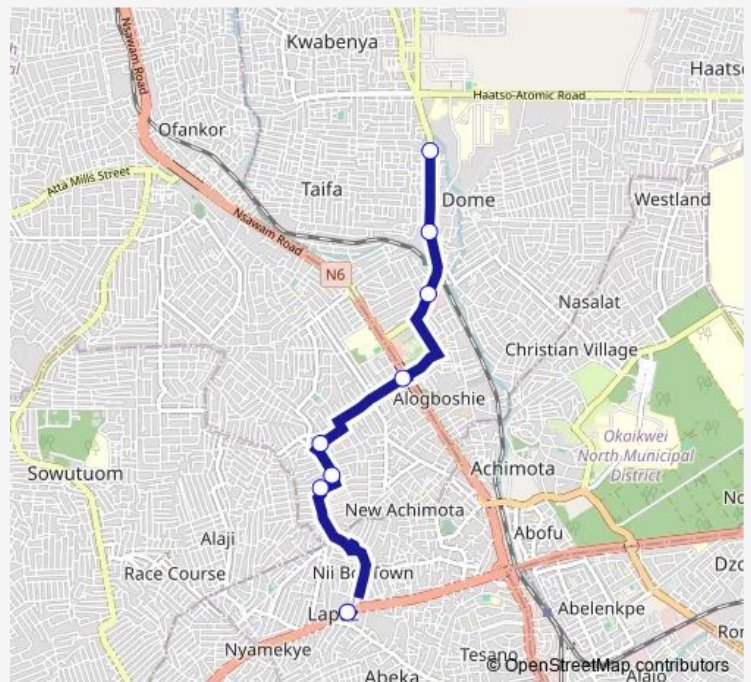

Bus 021B Null

[Go to website](#)

Direction

Dome New Station — Terminal Abeka lapaz

8 stops

[Open route schedule](#)

Dome New Station

Old Station 092

Dome Market

Mile 7 021

Cpf

Family Life

Petroleum

Terminal Abeka lapaz

Route schedule

Dome New Station — Terminal Abeka lapaz

Monday 16:08

Tuesday 16:08

Wednesday 16:08

Thursday 16:08

Friday 16:08

Saturday 16:08

Sunday 16:08

Route info

Direction: Dome New Station

Stops: 8

Trip Duration: 0 hour 30 min

021B — Null

021B Bus time schedules and route maps are available in an offline PDF at busmaps.com. Use the busmaps.com website to see live bus times, train schedule or subway schedule, and step-by-step directions for all public transit in Accra