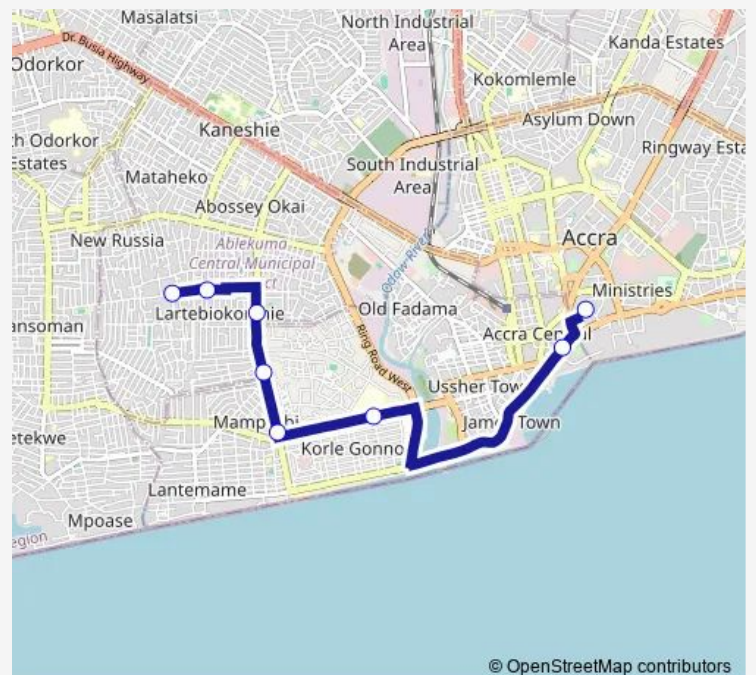

Bus 522B Sukura Station to Accra New Tema Station

[Go to website](#)

Direction

Terminal Sukura Station — Terminal Accra New Tema Station

8 stops

[Open route schedule](#)

Terminal Sukura Station

Road Side 522

Radio Gold 995

Salvation 2

Station 544

Korle Bu

Bishop

Terminal Accra New Tema Station

Route schedule

Terminal Sukura Station — Terminal Accra New Tema Station

Monday	14:50
Tuesday	14:50
Wednesday	14:50
Thursday	14:50
Friday	14:50
Saturday	14:50
Sunday	14:50

Route info

Direction: Terminal Sukura Station

Stops: 8

Trip Duration: 0 hour 26 min

522B Bus time schedules and route maps are available in an offline PDF at busmaps.com. Use the busmaps.com website to see live bus times, train schedule or subway schedule, and step-by-step directions for all public transit in Accra