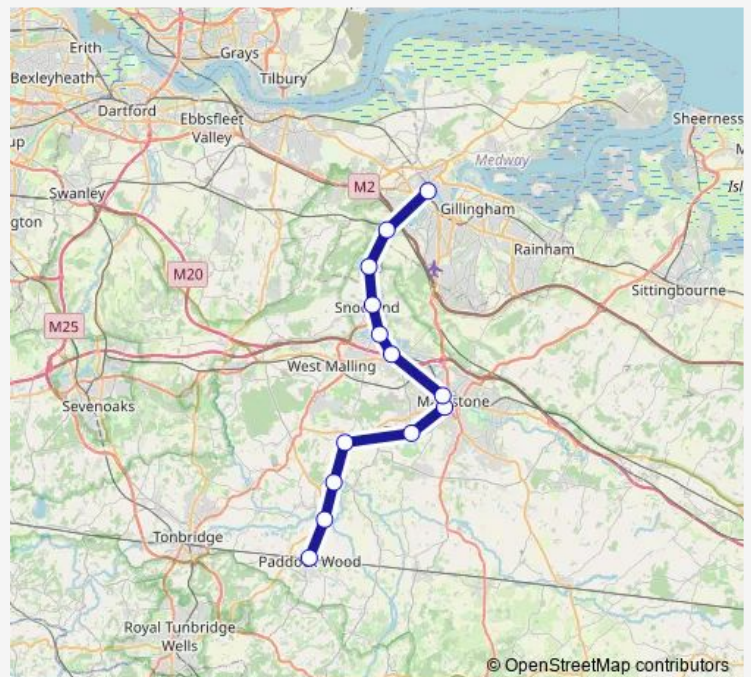

Halling

Cuxton

Strood

Route schedule

Paddock Wood — Strood

Monday 05:36-20:11

Tuesday 05:36-20:11

Wednesday 05:36-20:11

Thursday 05:36-20:11

Friday 05:36-20:11

Saturday —

Sunday 06:40-23:40

Route info

Direction: Paddock Wood

Stops: 13

Trip Duration: 0 hour 45 min