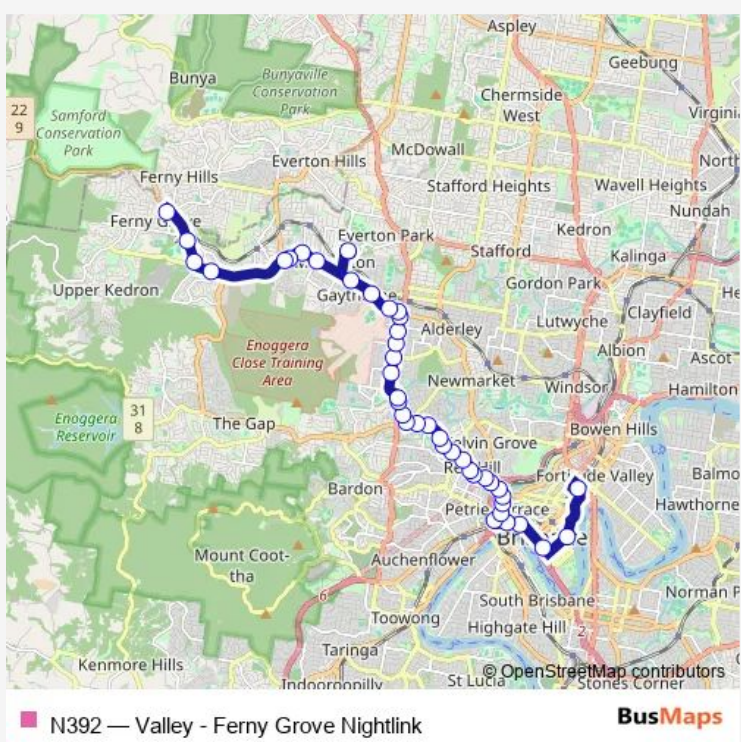

Bus N392 Valley - Ferny Grove Nightlink

[Go to website](#)

Direction
 Wickham Street Stop 225 near Little St — Ferny Grove station, stop B (Temporary)
 42 stops
[Open route schedule](#)

- Wickham Street Stop 225 near Little St
- Charlotte Street Stop 90 near Market St
- George Street Stop 116
- Roma Street Stop 121 at Police Hq
- Roma St at Upper Roma Street, stop 3
- Petrie Tce at Windmill Cafe, stop 3
- Petrie Tce near Menzies St, stop 3A
- Petrie Tce near Wellington St, stop 3b
- Petrie Tce at Normanby Fiveways, stop 4
- Musgrave Rd at Normanby Fiveways, stop 4
- Musgrave Rd at St Brigid's - Red Hill, stop 5
- Musgrave Rd at Upper Clifton Terrace, stop 5A
- Musgrave Rd at Hammond Street, stop 7
- Musgrave Rd at Red Hill Shops, stop 8
- Waterworks Rd at Mannion Street, stop 9
- Waterworks Rd at Glenrosa Road, stop 10/11
- Waterworks Rd at Whitta Street, stop 12
- Waterworks Rd at Mossvale Street, stop 13
- Waterworks Rd at Boon Street, stop 14
- Waterworks Rd at St Finbarr's - Ashgrove, stop 16
- Stewart Rd at Ashgrove, stop 46

Route schedule
 Wickham Street Stop 225 near Little St — Ferny Grove station, stop B (Temporary)

Monday	—
Tuesday	—
Wednesday	—
Thursday	—
Friday	—
Saturday	01:19-05:19
Sunday	01:19-05:19

Route info
 Direction: Wickham Street Stop 225 near Little St
 Stops: 42
 Trip Duration: 0 hour 42 min

Stewart Rd near Devoy St, stop 44

Stewart Rd near Celia St, stop 43

Stewart Rd at Frasers Bridge, stop 45

Wardell St at Dorrington near Stark St

Wardell St near Banks St, stop 32

Wardell St at Enoggera South near Browns Dip Rd

Wardell St near Edith St, stop 30a

Wardell St at Lloyd - Wardell, stop 30A

Samford Rd at Wardell Street, stop 30

Samford Rd at Norman Terrace, stop 31

Samford Rd at Gaythorne station, stop 32

Samford Rd at Gaythorne Rsl, stop 33