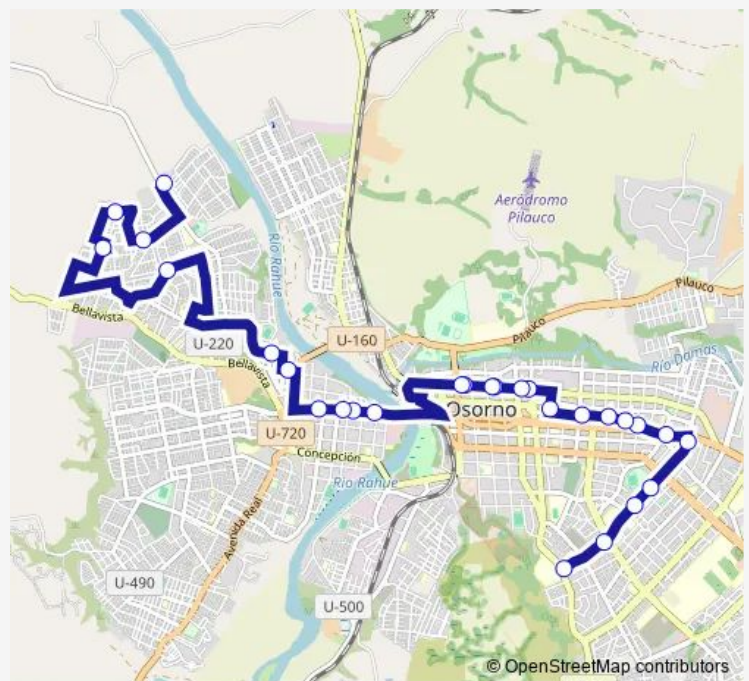

República / Por La Razón O La Fuerza

República / Antofagasta

República / Talca

República / Chillán

Route schedule

César Ercilla / Doctor Guillermo Buhler — Terminal De Buses Línea 45

Monday	07:30
Tuesday	07:30
Wednesday	07:30
Thursday	07:30
Friday	07:30
Saturday	07:30
Sunday	08:40

Route info

Direction: César Ercilla / Doctor Guillermo Buhler

Stops: 28

Trip Duration: 0 hour 39 min

L45v3 — Rahue Alto - Hospital

Pedro Montt / Sofanora Vidal

Uno De Mayo / Caupolicán

Chacarillas / Chauracahuin

Doctor Guillermo Buhler / Hospital Del Trabajador

Hospital Osorno

Route schedule

Terminal De Buses Línea 45 — Hospital Osorno

Monday 06:50

Tuesday 06:50

Wednesday 06:50

Thursday 06:50

Friday 06:50

Saturday 06:50

Sunday 08:00

Route info

Direction: Terminal De Buses Línea 45

Stops: 25

Trip Duration: 0 hour 39 min

L45v3 Bus time schedules and route maps are available in an offline PDF at busmaps.com. Use the busmaps.com website to see live bus times, train schedule or subway schedule, and step-by-step directions for all public transit in Osorno