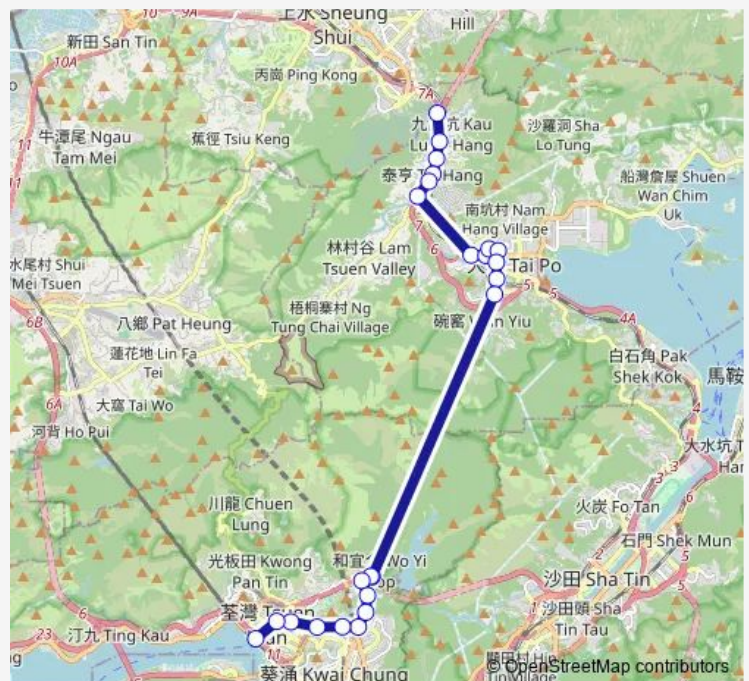

[Kmb] Shing MUN Tunnels BUS Interchange

[Kmb] Shing MUN Tunnels BUS Interchange

### Route schedule

[Kmb] KAU Lung Hang — [Ctb] Tsuen WAN West Station  
[Kmb] Tsuen WAN West Station BUS Terminus

Monday	06:55
Tuesday	06:55
Wednesday	06:55
Thursday	06:55
Friday	06:55
Saturday	—
Sunday	—

### Route info

Direction: [Kmb] KAU Lung Hang

Stops: 24

Trip Duration: 1 hour 16 min

273C — KAU Lung Hang - Tsuen WAN West Station

[Kmb] HO Fung College

[Kmb] LEI MUK Shue Estate

[Kmb] WO YI HOP Road Sportsground[[Lwb] WO YI HOP  
Road Sportsground